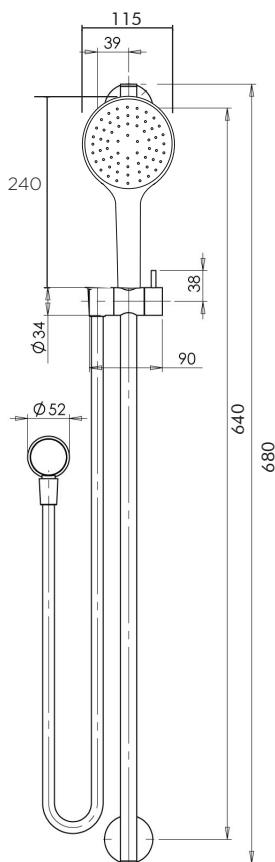

Round Single Setting handshower with slide rail set

ARO2210

WELS: 3 star - 9L/min

Finishes available: Chrome, Matte Black, Satin Nickel PVD*, Rose Gold PVD*, Brushed Rose Gold PVD*, Brushed Brass PVD*, Brushed Gun Metal*

* Supplied with metallic hose

Complete slide rail length 680mm, adjustable bracket with single-jet handshower with rubber nozzles for easy cleaning and generous luxurious spray, 1500mm metallic flexible hose and wall union.