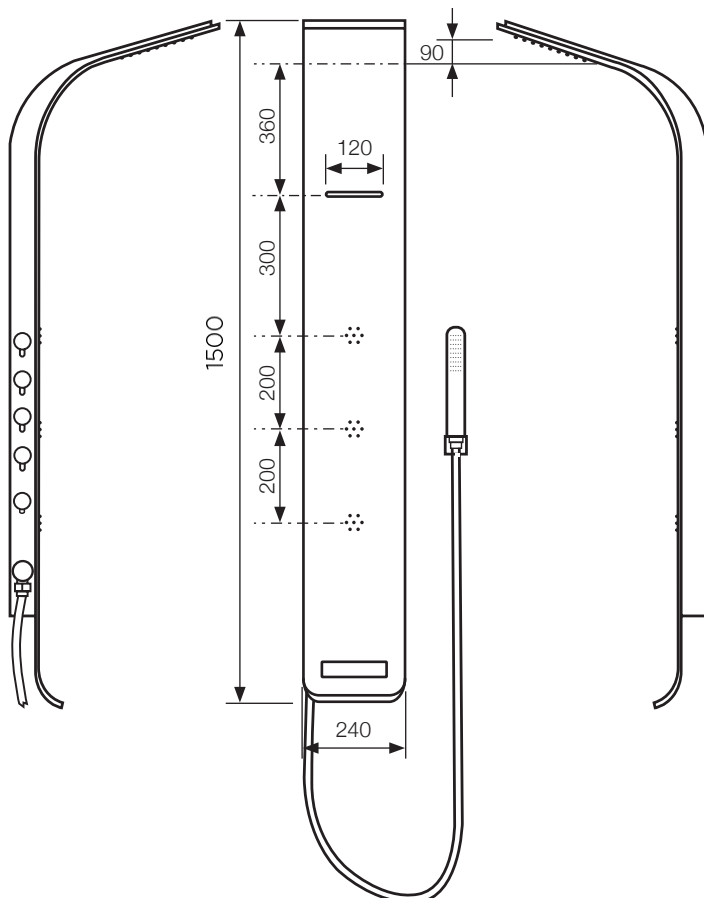

Synergii Shower Panel
- left side operation*

SY02920

WELS: 3 stars

Litres/minute: 8.5L

Weight: 8.9kg

Finish: Available in Matte White and Matte Black
 (SY02920.B)

The Synergii shower panel is created from aluminum alloy with durable stainless steel hoses and brass bodies for the body jets.

It features 4-way shower function with the options of shower head, handshower, waterfall outlet, 3 body sprays, thermostatic mixer, 4 separate stop valves for each function.

*When facing panel