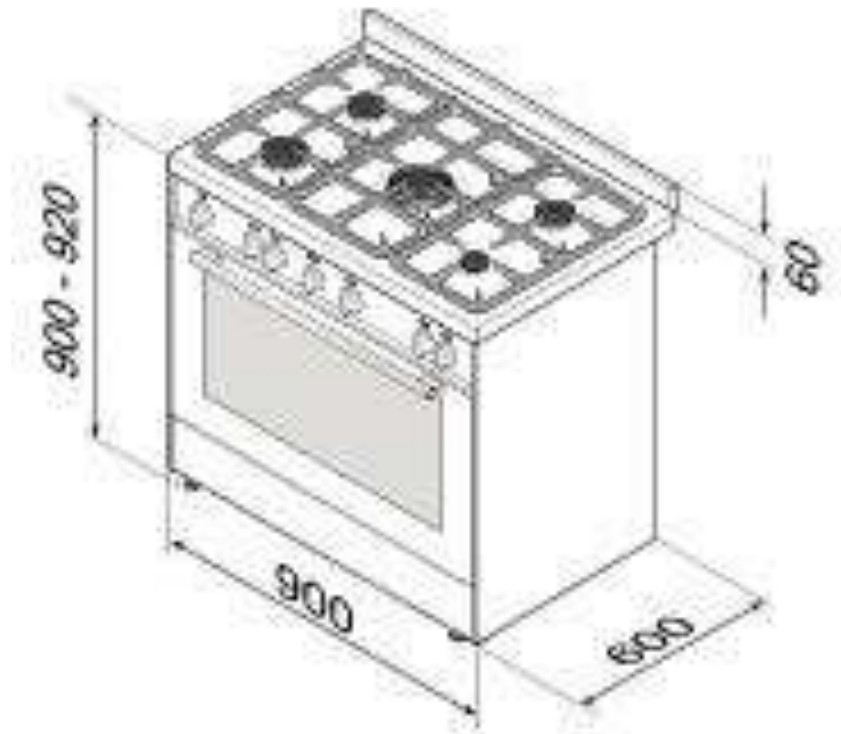

**Code EMD900FAN**

**90cm Freestanding  
Dual Oven**

**+ Technical Specifications** All specifications and product sizes may be varied by the manufacturer without notice. Euro Appliances are not responsible for any errors or omissions. Pictures, specifications and dimensions are for illustration purposes only and cut outs for appliances should only be physical product measurements. All dimensions and information are for indicative use only. Please refer to all technical specifications in product booklet supplied with appliance, prior to installation.