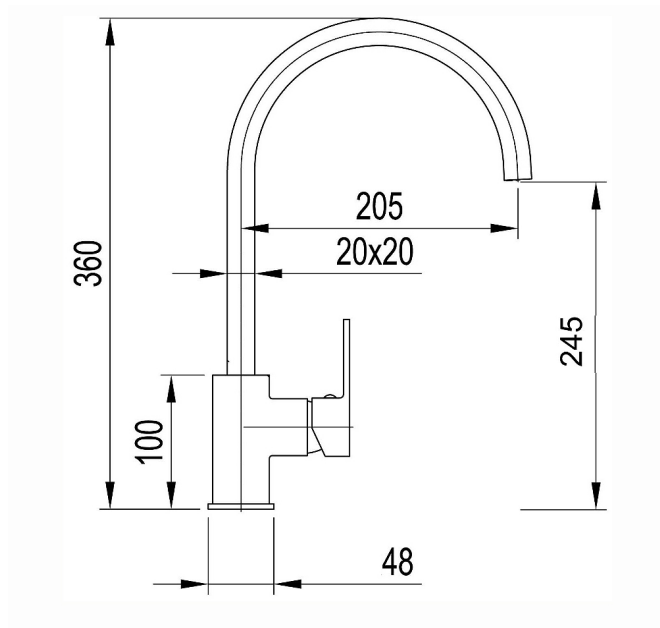

## Axus Sink Mixer

AX01250

**WELS:** 6 stars

**Litres/minute:** 4L

**WELS License:** 1483

**Finishes available:** Chrome, Matte Black and Satin Nickel PVD

From the geometrical, yet comfortable, shape of the handle, to the concealed aerator on the outlet, the Axus sink mixer encompasses all the elements of today's contemporary look.

\*Conditions apply.

streamline

[www.streamlineproducts.com.au](http://www.streamlineproducts.com.au) | Ph: 1300 735 352

Dimensions are in millimeters and are subject to manufacturing variations. Streamline reserves the right to vary specifications at any time without notice. Information provided within this specification sheet is correct at the date of printing. Please confirm all particulars with your sales consultant prior to purchase.  
Version: 1.1 - June 2017