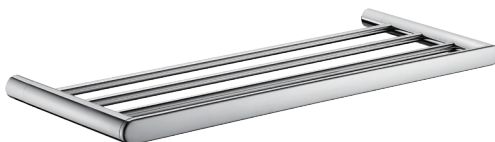

- Chrome finish
- Brass & Zinc construction
- Superior strength fixing brackets
- Fixed rail lengths (not adjustable)
- Matching mixers and showers available

### EMPIRE Single Towel Rail

**610mm • \$70 • 88801610**

**810mm • \$75 • 88801810**

- Fixed lengths, not adjustable

### EMPIRE Double Towel Rail

**610mm • \$85 • 88808610**

**810mm • \$99 • 88808810**

- Fixed lengths, not adjustable

### EMPIRE Shelf

**\$110 • 88807**

- Stainless Steel shelf
- Drainage detail means product can be placed in a shower