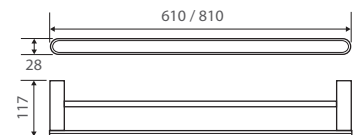

### EMPIRE Single Towel Rail

**610mm • \$70 • 88801610**

**810mm • \$75 • 88801810**

- Fixed lengths, not adjustable

### EMPIRE Double Towel Rail

**610mm • \$85 • 88808610**

**810mm • \$99 • 88808810**

- Fixed lengths, not adjustable