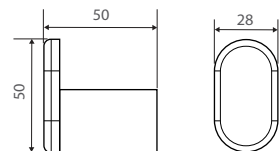

EMPIRE Single Robe Hook

$30 • 88804