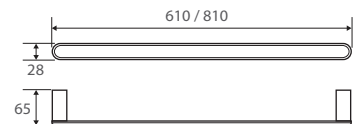

### EMPIRE Single Towel Rail

**610mm • \$70 • 88801610**

**810mm • \$75 • 88801810**

- Fixed lengths, not adjustable

### EMPIRE Double Towel Rail

**610mm • \$85 • 88808610**

**810mm • \$99 • 88808810**

- Fixed lengths, not adjustable