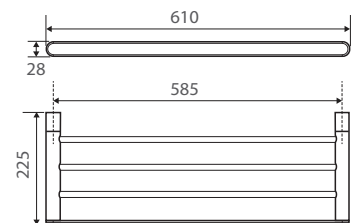

EMPIRE Towel Rack

$199 • 888015

- Fixed length, not adjustable