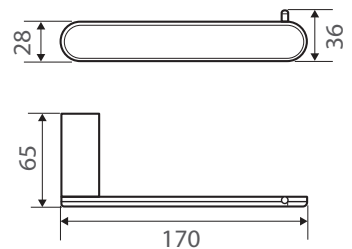

EMPIRE Toilet Paper Holder

$39 • 88803