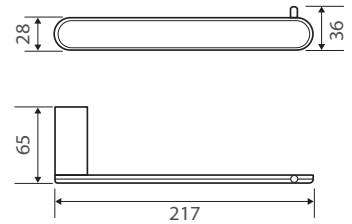

- Chrome finish
- Brass & Zinc construction
- Superior strength fixing brackets
- Fixed rail lengths (not adjustable)
- Matching mixers and showers available

### EMPIRE Single Towel Rail

**610mm • \$70 • 88801610**

**810mm • \$75 • 88801810**

- Fixed lengths, not adjustable

### EMPIRE Double Towel Rail

**610mm • \$85 • 88808610**

**810mm • \$99 • 88808810**

- Fixed lengths, not adjustable