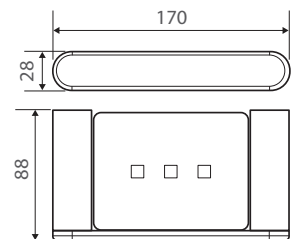

### EMPIRE Soap Shelf

**\$59 • 88806**

- Drainage detail means product can be placed in a shower