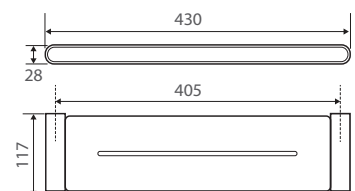

### EMPIRE Double Towel Rail

**610mm • \$85 • 88808610**

**810mm • \$99 • 88808810**

- Fixed lengths, not adjustable

### EMPIRE Towel Rack

**\$199 • 888015**

- Fixed length, not adjustable

### EMPIRE Shelf

**\$110 • 88807**

- Stainless Steel shelf
- Drainage detail means product can be placed in a shower