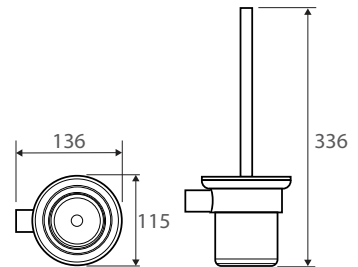

EMPIRE Toilet Brush

$59 • 888010

- Frosted glass tumbler
- Removable tumbler