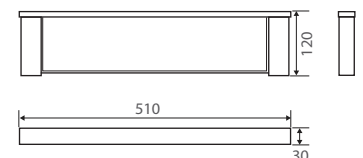

KOKO Glass Shelf

$130 • 85007

- Clear/Frosted glass shelf