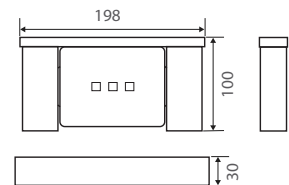

### KOKO Soap Shelf

\$85 • 85006

- Drainage detail means product can be placed in a shower