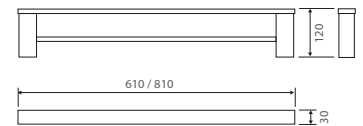

KOKO Double Towel Rail

610mm • $105 • 85008610

810mm • $120 • 85008810

- Fixed lengths, not adjustable