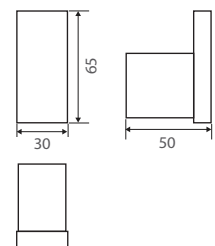

KOKO Single Robe Hook

$39 • 85004