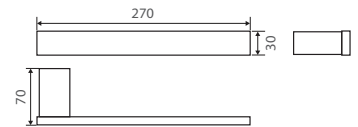

KOKO Hand Towel Holder

$55 • 85002