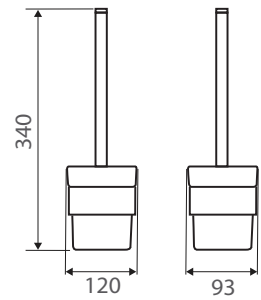

KOKO Toilet Brush

$75 • 850010

- Frosted glass tumbler
- Removable tumbler