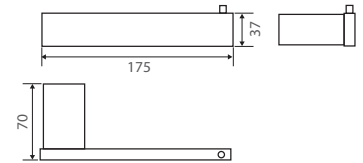

KOKO Toilet Paper Holder

$49 • 85003