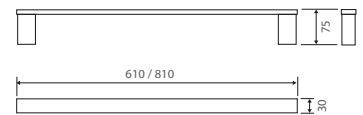

KOKO Single Towel Rail

610mm • $90 • 85001610

810mm • $99 • 85001810

- Fixed lengths, not adjustable