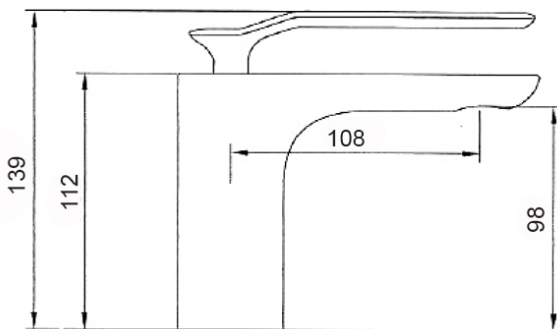

Synergii Basin Mixer

SY01210.GM

WELS: 4 stars

Litres/minute: 7.5L

WELS License: 1483

Finish: Brushed Gun Metal

The Synergii basin mixer is part of a new radical approach to product design that combines the geometric with the organic. The success of the design is in its ability to merge the flat front surfaces of the mixer into the flowing horizontal elements.