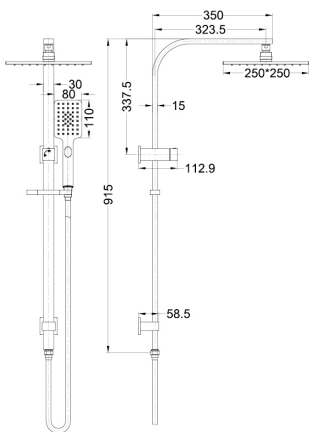

NR190001 Matte Black
Towel Ladders
SKU: NR190001MB

Line Drawings

YSW3015-01
Basin Mixer

YSW 3215-01A
Tall Basin Mixer

YSW3215-07
Kitchen Mixer

YSW3215-07A
Wall Basin Mixer

YSW3215-09
Shower Mixer

YSW 3215-09A
Shower Mixer with Divertor

ROA1001
250mm Round Shower Head

YSW 503
Round Ceiling Arm

YSW3015-05C
Square Twin Shower Set

YSW 314
Dolce 3 Function Rail Shower

YSW2109-03A-1
Dolce Floormount Mixer

YSW 502
Round Shower Arm

YSW207
Ecoo&Vitra swivel bath spout

Line Drawings

9030
Single Towel Rail 800mm

9024
Single Towel Rail 600mm

9030D
Double Towel Rail 800mm

9024D
Double Towel Rail 600mm

9080
Towel Ring

9082
Robe Hook

9086A
Toilet Roll Holder