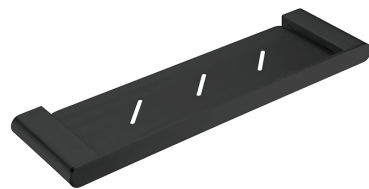

9082 Matte Black
Robe Hook
SKU: NR9082MB

9086 Matte Black
Toilet Roll Holder
SKU: NR9086MB

9088 Matte Black
Toilet Brush Holder
SKU: NR9088MB

9087A Matte Black
Metal Shelf
SKU: NR9087aMB