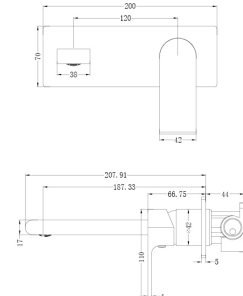

NR190001 Matte Black
Towel Ladders
SKU: NR190001MB

Line Drawings

YSW3015-01
Basin Mixer

YSW 3215-01A
Tall Basin Mixer

YSW3215-07
Kitchen Mixer

YSW3215-07A
Wall Basin Mixer

YSW3215-09
Shower Mixer

YSW 3215-09A
Shower Mixer with Divertor

ROA1001
250mm Round Shower Head

YSW 503
Round Ceiling Arm

YSW3015-05C
Square Twin Shower Set

YSW 314
Dolce 3 Function Rail Shower

YSW2109-03A-1
Dolce Floormount Mixer

YSW 502
Round Shower Arm

YSW207
Ecoo&Vitra swivel bath spout