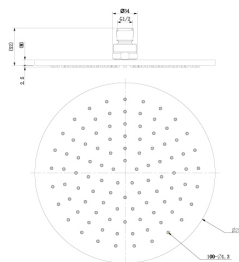

NR190001 Matte Black
Towel Ladders
SKU: NR190001MB

Line Drawings

YSW3015-01
Basin Mixer

YSW 3215-01A
Tall Basin Mixer

YSW3215-07
Kitchen Mixer

YSW3215-07A
Wall Basin Mixer

YSW3215-09
Shower Mixer

YSW 3215-09A
Shower Mixer with Divertor