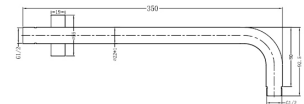

ROA1001
250mm Round Shower Head

YSW 503
Round Ceiling Arm

YSW3015-05C
Square Twin Shower Set

YSW 314
Dolce 3 Function Rail Shower

YSW2109-03A-1
Dolce Floormount Mixer

YSW 502
Round Shower Arm

YSW207
Ecoo&Vitra swivel bath spout

Line Drawings

9030
Single Towel Rail 800mm

9024
Single Towel Rail 600mm

9030D
Double Towel Rail 800mm

9024D
Double Towel Rail 600mm

9080
Towel Ring

9082
Robe Hook

9086A
Toilet Roll Holder