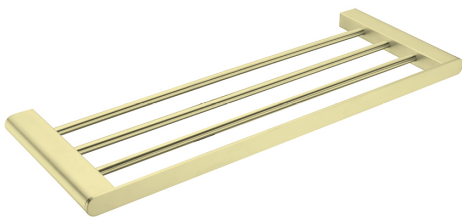

9087A Brushed Nickel
Metal Shelf
SKU: NR9087aBN

9080 Brushed Nickel
Towel Ring
SKU: NR9080BN

9082 Brushed Nickel
Robe Hook
SKU: NR9082BN

9086A Brushed Nickel
Toilet Roll Holder
SKU: NR9086aBN

9086 Brushed Nickel
Toilet Roll Holder
SKU: NR9086BN

9081 Brushed Nickel
Soap Dish Holder
SKU: NR9081BN

9088 Brushed Nickel
Toilet Brush Holder
SKU: NR9088BN

9030 Brushed Gold
Single Towel Rail 800mm
SKU: NR9030BG

9024 Brushed Gold
Single Towel Rail 600mm
SKU: NR9024BG

9030D Brushed Gold
Double Towel Rail 800mm
SKU: NR9030dBG

9024D Brushed Gold
Double Towel Rail 600mm
SKU: NR9024dBG

9089 Brushed Gold
Towel Rack
SKU: NR9089BG

9087A Brushed Gold
Metal Shelf
SKU: NR9087aBG