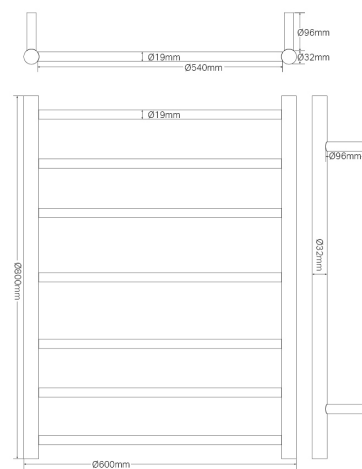

NR190001
Towel Ladders