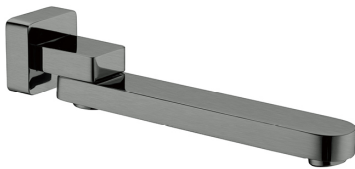

YSW2109-03A-1 Brushed Gold
Dolce Floormount Mixer
SKU: NR210903a01BG

YSW2109-03A-1 Matt Black
Dolce Floormount Mixer
SKU: NR210903a01MB

YSW207 Matte Black
Swivel bath spout
SKU: NR207MB

YSW207 Brushed Nickel
Swivel bath spout
SKU: NR207BN

YSW207 Gun Metal Grey
Swivel bath spout
SKU: NR207GM

YSW207 Brushed Gold
Swivel bath spout
SKU: NR207BG

9030 Matte Black
Single Towel Rail 800mm
SKU: NR9030MB

9024 Matte Black
Single Towel Rail 600mm
SKU: NR9024MB