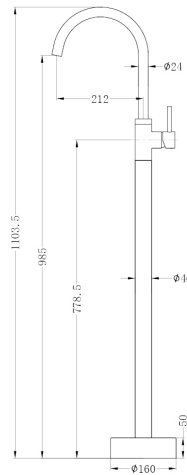

NR190001 Matte Black
Towel Ladders
SKU: NR190001MB

Line Drawings

YSW3015-01
Basin Mixer

YSW 3215-01A
Tall Basin Mixer

YSW3215-07
Kitchen Mixer

YSW3215-07A
Wall Basin Mixer

YSW3215-09
Shower Mixer

YSW 3215-09A
Shower Mixer with Divertor

ROA1001
250mm Round Shower Head

YSW 503
Round Ceiling Arm

YSW3015-05C
Square Twin Shower Set

YSW 314
Dolce 3 Function Rail Shower

YSW2109-03A-1
Dolce Floormount Mixer

YSW 502
Round Shower Arm

YSW207
Ecoo&Vitra swivel bath spout

Line Drawings

9030
Single Towel Rail 800mm

9024
Single Towel Rail 600mm

9030D
Double Towel Rail 800mm

9024D
Double Towel Rail 600mm

9080
Towel Ring

9082
Robe Hook

9086A
Toilet Roll Holder