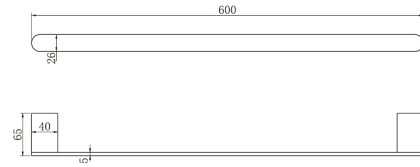

ROA1001
250mm Round Shower Head

YSW 503
Round Ceiling Arm

YSW3015-05C
Square Twin Shower Set

YSW 314
Dolce 3 Function Rail Shower

YSW2109-03A-1
Dolce Floormount Mixer

YSW 502
Round Shower Arm

YSW207
Ecoo&Vitra swivel bath spout

Line Drawings

9030
Single Towel Rail 800mm

9024
Single Towel Rail 600mm

9030D
Double Towel Rail 800mm

9024D
Double Towel Rail 600mm

9080
Towel Ring

9082
Robe Hook

9086A
Toilet Roll Holder