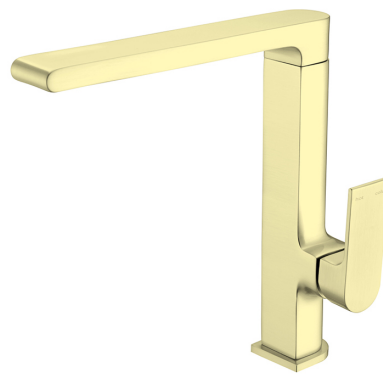

YSW3215-07 Brushed Gold
Kitchen Mixer
Water Rating: 5 STAR 5L/MIN
SKU: NR321507BG