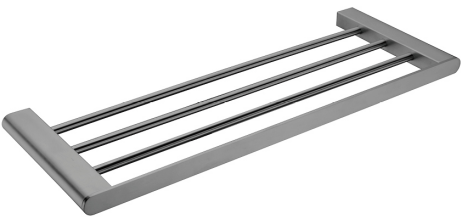

9030 Gun Metal Grey
Single Towel Rail 800mm
SKU: NR9030GM

9024 Gun Metal Grey
Single Towel Rail 600mm
SKU: NR9024GM

9030D Gun Metal Grey
Double Towel Rail 800mm
SKU: NR9030dGM

9024D Gun Metal Grey
Double Towel Rail 600mm
SKU: NR9024dGM