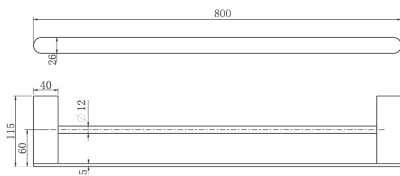

ROA1001
250mm Round Shower Head

YSW 503
Round Ceiling Arm

YSW3015-05C
Square Twin Shower Set

YSW 314
Dolce 3 Function Rail Shower

YSW2109-03A-1
Dolce Floormount Mixer

YSW 502
Round Shower Arm

YSW207
Ecoo&Vitra swivel bath spout

Line Drawings

9030
Single Towel Rail 800mm

9024
Single Towel Rail 600mm

9030D
Double Towel Rail 800mm

9024D
Double Towel Rail 600mm

9080
Towel Ring

9082
Robe Hook

9086A
Toilet Roll Holder