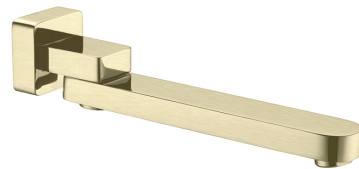

YSW2109-03A-1 Brushed Gold
Dolce Floormount Mixer
SKU: NR210903a01BG

YSW2109-03A-1 Matt Black
Dolce Floormount Mixer
SKU: NR210903a01MB

YSW207 Matte Black
Swivel bath spout
SKU: NR207MB

YSW207 Brushed Nickel
Swivel bath spout
SKU: NR207BN

YSW207 Gun Metal Grey
Swivel bath spout
SKU: NR207GM

YSW207 Brushed Gold
Swivel bath spout
SKU: NR207BG

9030 Matte Black
Single Towel Rail 800mm
SKU: NR9030MB

9024 Matte Black
Single Towel Rail 600mm
SKU: NR9024MB