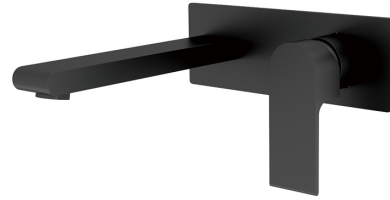

YSW3215-07A Matte Black
Wall Basin/Bath Mixer
Water Rating: 5 STAR 5L/MIN
SKU: NR321507aMB