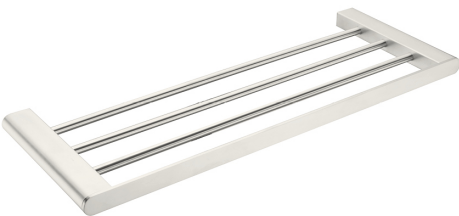

9086 Gun Metal Grey
Toilet Roll Holder
SKU: NR9086GM

9081 Gun Metal Grey
Soap Dish Holder
SKU: NR9081GM

9088 Gun Metal Grey
Toilet Brush Holder
SKU: NR9088GM

9030 Brushed Nickel
Single Towel Rail 800mm
SKU: NR9030BN

9024 Brushed Nickel
Single Towel Rail 600mm
SKU: NR9024BN

9030D Brushed Nickel
Double Towel Rail 800mm
SKU: NR9030dBN

9024D Brushed Nickel
Double Towel Rail 600mm
SKU: NR9024dBN

9089 Brushed Nickel
Towel Rack
SKU:NR9089BN