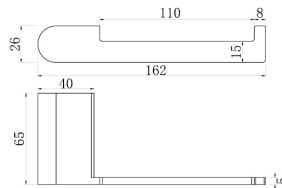

Line Drawings

9030
Single Towel Rail 800mm

9024
Single Towel Rail 600mm

9030D
Double Towel Rail 800mm

9024D
Double Towel Rail 600mm

9080
Towel Ring

9082
Robe Hook

9086A
Toilet Roll Holder