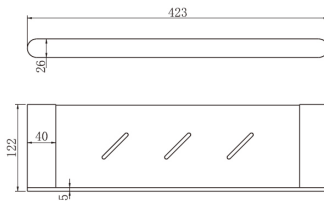

9087A
Metal Shelf