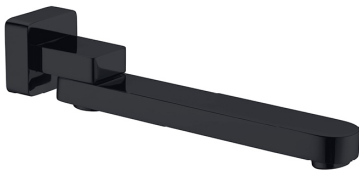

YSW207 Matte Black
Swivel bath spout
SKU: NR207MB