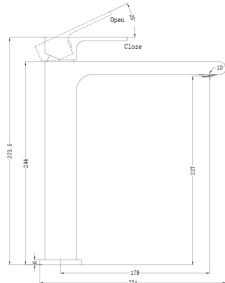

NR190001 Matte Black
Towel Ladders
SKU: NR190001MB

Line Drawings

YSW3015-01
Basin Mixer

YSW 3215-01A
Tall Basin Mixer

YSW3215-07
Kitchen Mixer

YSW3215-07A
Wall Basin Mixer

YSW3215-09
Shower Mixer

YSW 3215-09A
Shower Mixer with Divertor