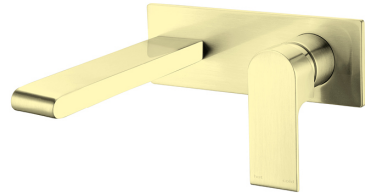

YSW3215-09 Gun Metal Grey

Shower Mixer

SKU: NR321509GM

YSW3215-09A Gun Metal Grey

Shower Mixer with Divertor

SKU: NR321509aGM

YSW3215-01 Brushed Gold
Basin Mixer
Water Rating: 5 STAR 5L/MIN
SKU: NR321501BG

YSW3215-07A Brushed Gold
Wall Basin/Bath Mixer
Water Rating: 5 STAR 5L/MIN
SKU: NR321507aBG