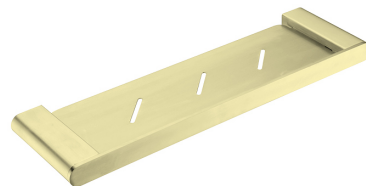

9087A Brushed Nickel
Metal Shelf
SKU: NR9087aBN

9080 Brushed Nickel
Towel Ring
SKU: NR9080BN

9082 Brushed Nickel
Robe Hook
SKU: NR9082BN

9086A Brushed Nickel
Toilet Roll Holder
SKU: NR9086aBN

9086 Brushed Nickel
Toilet Roll Holder
SKU: NR9086BN

9081 Brushed Nickel
Soap Dish Holder
SKU: NR9081BN

9088 Brushed Nickel
Toilet Brush Holder
SKU: NR9088BN

9030 Brushed Gold
Single Towel Rail 800mm
SKU: NR9030BG

9024 Brushed Gold
Single Towel Rail 600mm
SKU: NR9024BG

9030D Brushed Gold
Double Towel Rail 800mm
SKU: NR9030dBG

9024D Brushed Gold
Double Towel Rail 600mm
SKU: NR9024dBG

9089 Brushed Gold
Towel Rack
SKU: NR9089BG

9087A Brushed Gold
Metal Shelf
SKU: NR9087aBG