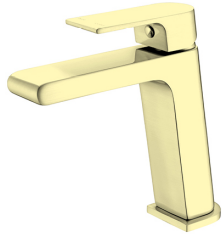

YSW3215-01A Gun Metal Grey

Tall Basin Mixer

Water Rating: 5 STAR 5L/MIN

SKU: NR321501aGM

YSW3215-07 Gun Metal Grey

Kitchen Mixer

Water Rating: 5 STAR 5L/MIN

SKU: NR321507GM

YSW3215-09 Gun Metal Grey

Shower Mixer

SKU: NR321509GM

YSW3215-09A Gun Metal Grey

Shower Mixer with Divertor

SKU: NR321509aGM

YSW3215-01 Brushed Gold
Basin Mixer
Water Rating: 5 STAR 5L/MIN
SKU: NR321501BG

YSW3215-07A Brushed Gold
Wall Basin/Bath Mixer
Water Rating: 5 STAR 5L/MIN
SKU: NR321507aBG