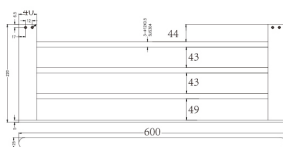

9089
Towel Rack