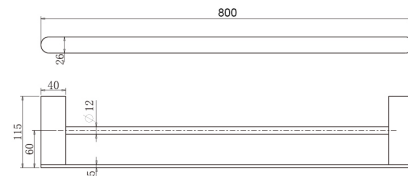

Line Drawings

9030
Single Towel Rail 800mm

9024
Single Towel Rail 600mm

9030D
Double Towel Rail 800mm

9024D
Double Towel Rail 600mm

9080
Towel Ring

9082
Robe Hook

9086A
Toilet Roll Holder