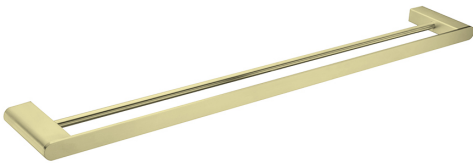

9087A Brushed Nickel
Metal Shelf
SKU: NR9087aBN

9080 Brushed Nickel
Towel Ring
SKU: NR9080BN

9082 Brushed Nickel
Robe Hook
SKU: NR9082BN

9086A Brushed Nickel
Toilet Roll Holder
SKU: NR9086aBN

9086 Brushed Nickel
Toilet Roll Holder
SKU: NR9086BN

9081 Brushed Nickel
Soap Dish Holder
SKU: NR9081BN

9088 Brushed Nickel
Toilet Brush Holder
SKU: NR9088BN

9030 Brushed Gold
Single Towel Rail 800mm
SKU: NR9030BG

9024 Brushed Gold
Single Towel Rail 600mm
SKU: NR9024BG

9030D Brushed Gold
Double Towel Rail 800mm
SKU: NR9030dBG

9024D Brushed Gold
Double Towel Rail 600mm
SKU: NR9024dBG

9089 Brushed Gold
Towel Rack
SKU: NR9089BG

9087A Brushed Gold
Metal Shelf
SKU: NR9087aBG