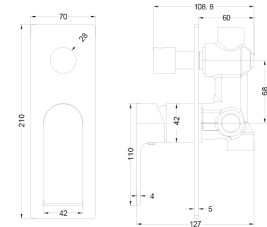

NR190001 Matte Black
Towel Ladders
SKU: NR190001MB

Line Drawings

YSW3015-01
Basin Mixer

YSW 3215-01A
Tall Basin Mixer

YSW3215-07
Kitchen Mixer

YSW3215-07A
Wall Basin Mixer

YSW3215-09
Shower Mixer

YSW 3215-09A
Shower Mixer with Divertor