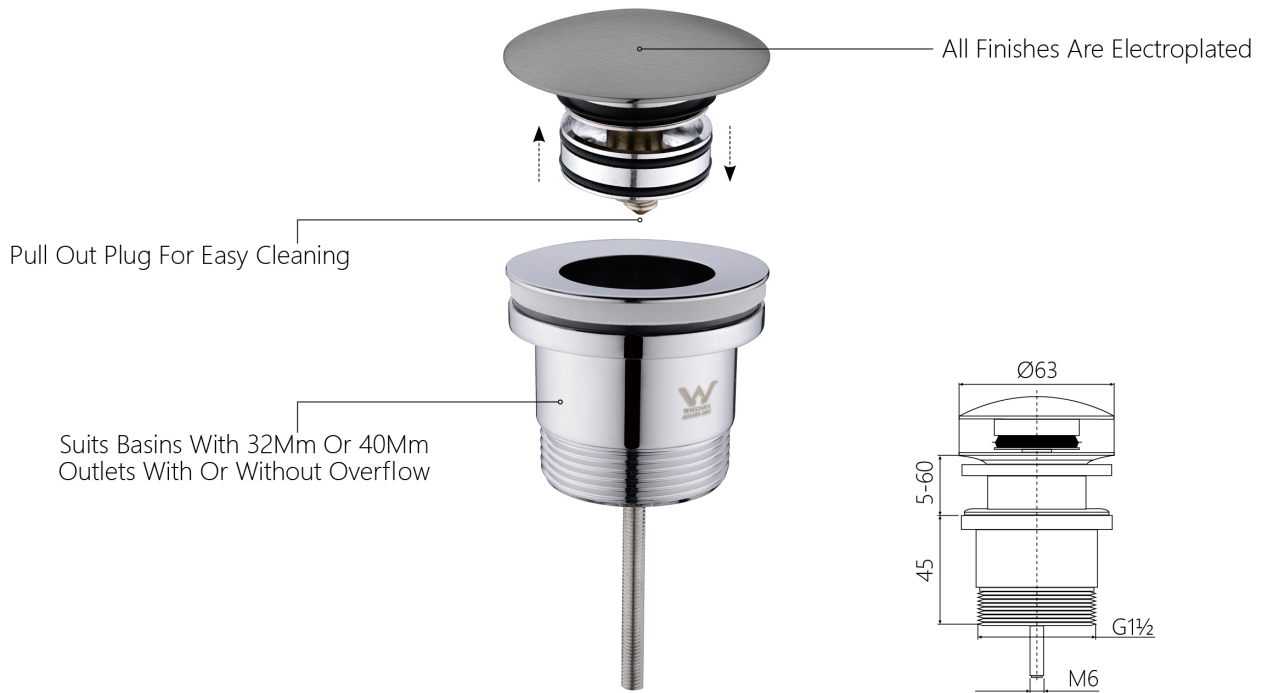

YSW3215-09 Matte Black
Shower Mixer
SKU: NR321509MB

YSW3215-09A Matte Black
Shower Mixer with Divertor
SKU: NR321509aMB