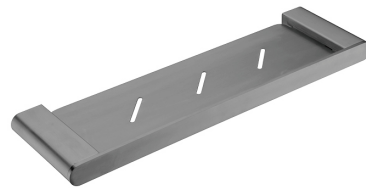

9082 Gun Metal Grey
Robe Hook
SKU: NR9082GM

9086 Gun Metal Grey
Toilet Roll Holder
SKU: NR9086GM

9088 Gun Metal Grey
Toilet Brush Holder
SKU: NR9088GM

9087A Gun Metal Grey
Metal Shelf
SKU: NR9087aGM