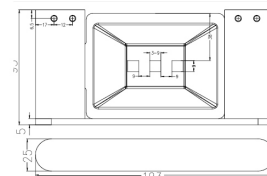

9081
Soap Dish Holder