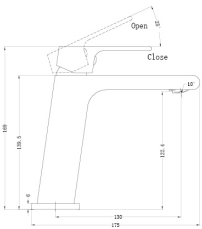

NR190001 Matte Black
Towel Ladders
SKU: NR190001MB

Line Drawings

YSW3015-01
Basin Mixer

YSW 3215-01A
Tall Basin Mixer

YSW3215-07
Kitchen Mixer

YSW3215-07A
Wall Basin Mixer

YSW3215-09
Shower Mixer

YSW 3215-09A
Shower Mixer with Divertor