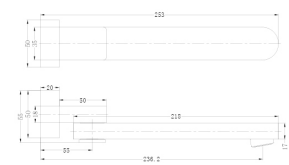

ROA1001
250mm Round Shower Head

YSW 503
Round Ceiling Arm

YSW3015-05C
Square Twin Shower Set

YSW 314
Dolce 3 Function Rail Shower

YSW2109-03A-1
Dolce Floormount Mixer

YSW 502
Round Shower Arm

YSW207
Ecoo&Vitra swivel bath spout