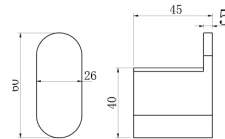

Line Drawings

9030
Single Towel Rail 800mm

9024
Single Towel Rail 600mm

9030D
Double Towel Rail 800mm

9024D
Double Towel Rail 600mm

9080
Towel Ring

9082
Robe Hook

9086A
Toilet Roll Holder