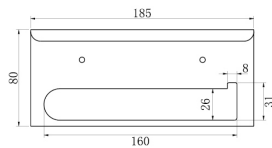

Line Drawings

9030
Single Towel Rail 800mm

9024
Single Towel Rail 600mm

9030D
Double Towel Rail 800mm

9024D
Double Towel Rail 600mm

9080
Towel Ring

9082
Robe Hook

9086A
Toilet Roll Holder