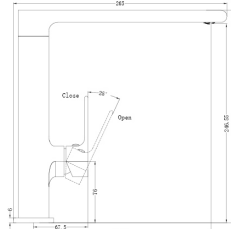

NR190001 Matte Black
Towel Ladders
SKU: NR190001MB

Line Drawings

YSW3015-01
Basin Mixer

YSW 3215-01A
Tall Basin Mixer

YSW3215-07
Kitchen Mixer

YSW3215-07A
Wall Basin Mixer

YSW3215-09
Shower Mixer

YSW 3215-09A
Shower Mixer with Divertor

ROA1001
250mm Round Shower Head

YSW 503
Round Ceiling Arm

YSW3015-05C
Square Twin Shower Set

YSW 314
Dolce 3 Function Rail Shower

YSW2109-03A-1
Dolce Floormount Mixer

YSW 502
Round Shower Arm

YSW207
Ecoo&Vitra swivel bath spout