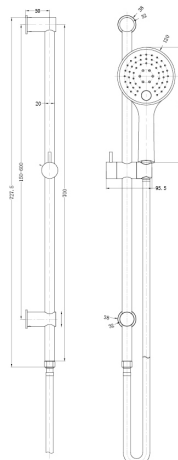

9088 Brushed Gold
Toilet Brush Holder
SKU: NR9088BG

NR190001 Gun Metal Grey
Towel Ladders
SKU: NR190001GM

NR190001 Brushed Gold
Towel Ladders
SKU: NR190001BG

NR190001 Brushed Nickel
Towel Ladders
SKU: NR190001BN

NR190001 Matte Black
Towel Ladders
SKU: NR190001MB

Line Drawings

YSW3015-01
Basin Mixer

YSW 3215-01A
Tall Basin Mixer

YSW3215-07
Kitchen Mixer

YSW3215-07A
Wall Basin Mixer

YSW3215-09
Shower Mixer

YSW 3215-09A
Shower Mixer with Divertor

ROA1001
250mm Round Shower Head

YSW 503
Round Ceiling Arm

YSW3015-05C
Square Twin Shower Set

YSW 314
Dolce 3 Function Rail Shower

YSW2109-03A-1
Dolce Floormount Mixer

YSW 502
Round Shower Arm

YSW207
Ecoo&Vitra swivel bath spout

Line Drawings

9030
Single Towel Rail 800mm

9024
Single Towel Rail 600mm

9030D
Double Towel Rail 800mm

9024D
Double Towel Rail 600mm

9080
Towel Ring

9082
Robe Hook

9086A
Toilet Roll Holder