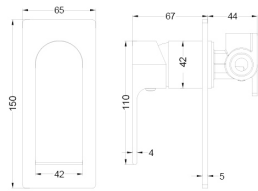

NR190001 Matte Black
Towel Ladders
SKU: NR190001MB

Line Drawings

YSW3015-01
Basin Mixer

YSW 3215-01A
Tall Basin Mixer

YSW3215-07
Kitchen Mixer

YSW3215-07A
Wall Basin Mixer

YSW3215-09
Shower Mixer

YSW 3215-09A
Shower Mixer with Divertor