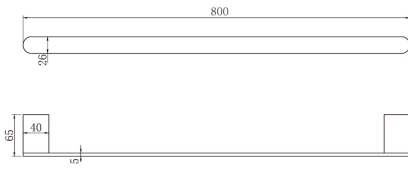

ROA1001
250mm Round Shower Head

YSW 503
Round Ceiling Arm

YSW3015-05C
Square Twin Shower Set

YSW 314
Dolce 3 Function Rail Shower

YSW2109-03A-1
Dolce Floormount Mixer

YSW 502
Round Shower Arm

YSW207
Ecoo&Vitra swivel bath spout

Line Drawings

9030
Single Towel Rail 800mm

9024
Single Towel Rail 600mm

9030D
Double Towel Rail 800mm

9024D
Double Towel Rail 600mm

9080
Towel Ring

9082
Robe Hook

9086A
Toilet Roll Holder