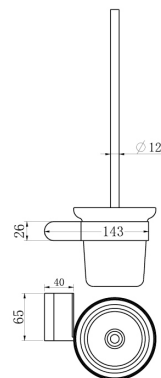

9088
Toilet Brush Holder