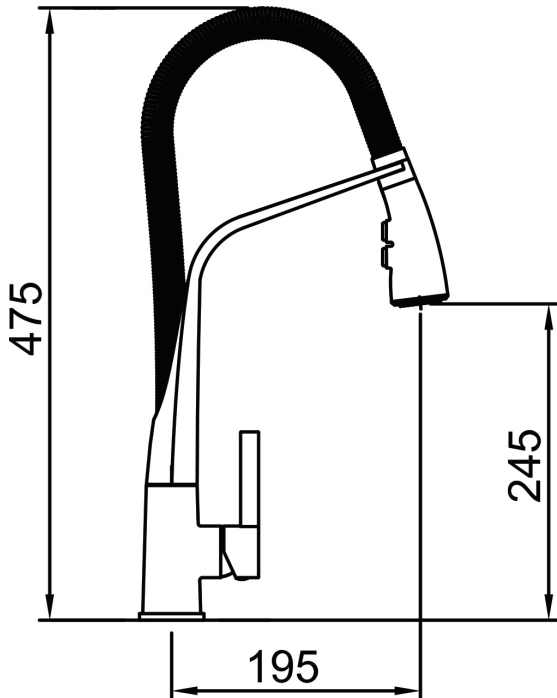

**Kitchen Sink Mixer with
Two Jet Handspray on Metal Spring**

AR01270

WELS: 5 stars

Litres/minute: 6L

WELS License: 1483

Finish: Chrome

Custom Finishes available:

Specialty finishes available upon request