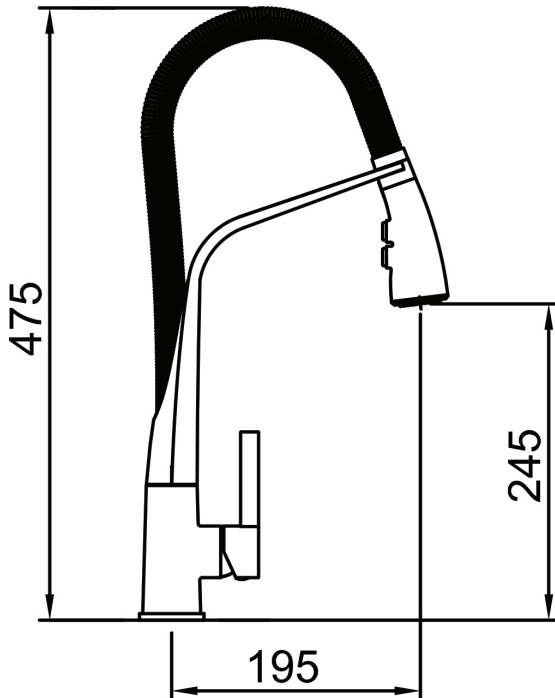

Kitchen Sink Mixer with Two Jet Handspray on Black Hose

AR01271

WELS: 5 stars

Litres/minute: 6L

WELS License: 1483

Finish: Chrome

Custom Finishes available:

Specialty finishes available upon request

WARRANTY
15 years

*Conditions apply.

streamline

www.streamlineproducts.com.au | Ph: 1300 735 352

Dimensions are in millimeters and are subject to manufacturing variations. Streamline reserves the right to vary specifications at any time without notice. Information provided within this specification sheet is correct at the date of printing. Please confirm all particulars with your sales consultant prior to purchase.
Version: 1.0 - May 2015