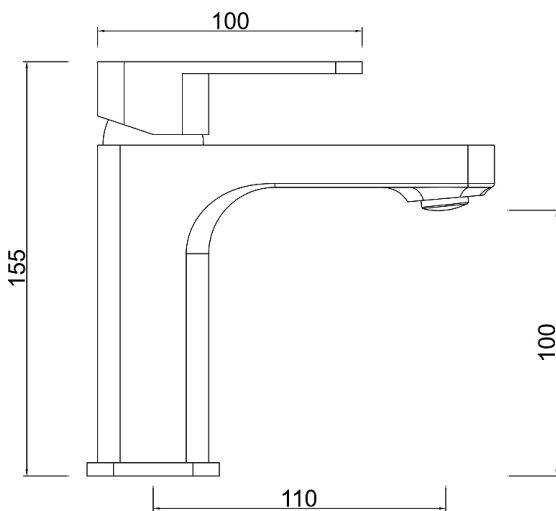

Eneo Basin Mixer

EN01210

WELS: 6 stars

Litres/minute: 4.5L

WELS License: 1483

Finish: Chrome

Custom Finishes available:

Specialty finishes available upon request.

By combining the square geometric form with the gentleness of curved corners, the Eneo basin mixer has perfectly captured today's design trend. That trend is contemporary luxury. Contemporary, though the use of straight lines. Luxury, through generous proportions, softened edges and chrome plated brass construction.

WARRANTY
15 years

*Conditions apply.

streamline

www.streamlineproducts.com.au | Ph: 1300 735 352

Dimensions are in millimeters and are subject to manufacturing variations. Streamline reserves the right to vary specifications at any time without notice. Information provided within this specification sheet is correct at the date of printing. Please confirm all particulars with your sales consultant prior to purchase.
Version: 1.0 - August 2015