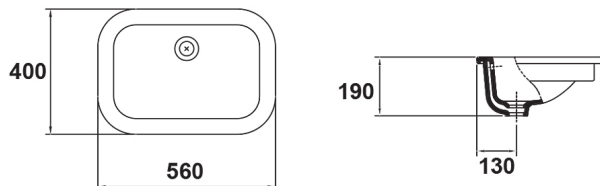

## Nexus Inset/Under-Counter Basin

04160

**Capacity:** 5L

**Tap hole(s):** n/a

**Overflow:** Yes

**Waste assembly supplied:** Yes. Includes pop up waste

**Finish:** White

The Nexus 56cm x 40cm inset/under-counter basin, made by Gala of Spain, captures the essence of fine European sanitaryware.

The Nexus basin is suitable for inset mount or undercounter mount installation. It features an intergal overflow and comes supplied with a chrome pop up waste.

**WARRANTY**  
10 years

\*Conditions apply.