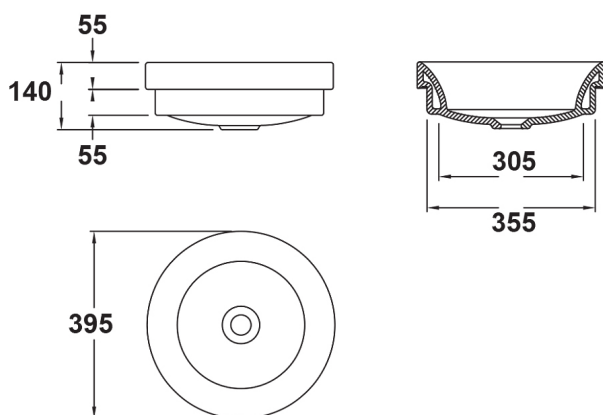

Circle Inset/Above Counter Basin

04330

Capacity: 7L

Tap hole(s): n/a

Overflow: No

Waste assembly supplied: Yes. Includes pop up waste

Finish: White

The Circle 39.5cm inset/above counter basin, made by Gala of Spain, captures the essence of fine European sanitaryware.

The Circle basin is suitable for inset mount or overcounter mount installation. It features an integral overflow and comes supplied with a chrome pop up waste.

*Conditions apply.