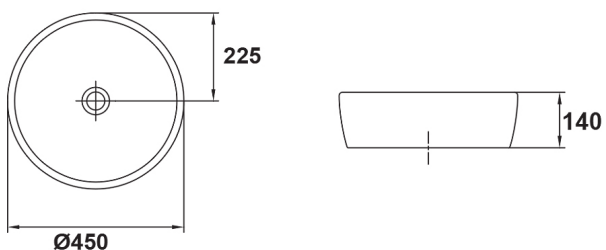

## Urban Above Counter Basin

13040

**Capacity:** 7.5L

**Tap hole(s):** n/a

**Overflow:** No

**Waste assembly supplied:** Yes. Includes pop up waste

**Finish:** White

The Urban above counter basin, made by Gala of Spain, with its innovative softened square design and contoured outline, is a modern and functional choice.

This basin is supplied with a chrome pop up waste.

\*Conditions apply.