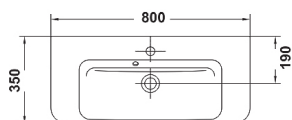

Emma Square 80 Wall Basin Centred

27035

Capacity: 5L

Tap hole(s): One

Overflow: Yes

Waste assembly supplied: Yes. Includes pop up waste

Finish: White

The Emma Square 80 wall basin, made by Gala of Spain, with its innovative softened square design and rounded outlines, is a modern and functional choice.

This basin is suitable for wall hung or bench mount against the wall installation. It features an integral overflow, 1 tap hole and comes supplied with a chrome pop up waste.

WARRANTY
10 years

*Conditions apply.

streamline

Dimensions are in millimeters and are subject to manufacturing variations. Streamline reserves the right to vary specifications at any time without notice. Information provided within this specification sheet is correct at the date of printing. Please confirm all particulars with your sales consultant prior to purchase.