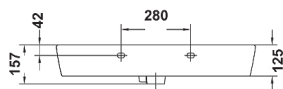

Emma Square 80 Wall Basin Centred

27035

Capacity: 5L

Tap hole(s): One

Overflow: Yes

Waste assembly supplied: Yes. Includes pop up waste

Finish: White

The Emma Square 80 wall basin, made by Gala of Spain, with its innovative softened square design and rounded outlines, is a modern and functional choice.

streamline

Dimensions are in millimeters and are subject to manufacturing variations. Streamline reserves the right to vary specifications at any time without notice. Information provided within this specification sheet is correct at the date of printing. Please confirm all particulars with your sales consultant prior to purchase.