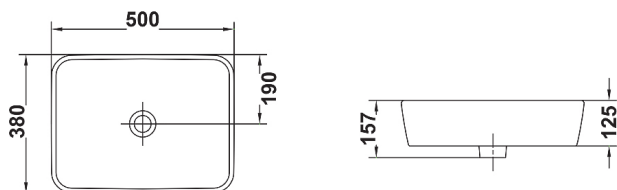

Emma Square Above Counter Basin

27050

Capacity: 9.5L

Tap hole(s): n/a

Overflow: No

Waste assembly supplied: Yes.

Finish: White

The Emma Square above counter basin, made by Gala of Spain, is a modern and functional choice due to its innovative softened square design and rounded outlines. This basin is supplied with a chrome pop up waste.