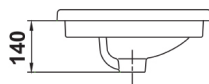

Emma Square Inset Basin

27060

Capacity: 6L

Tap hole(s): One

Overflow: Yes

Waste assembly supplied: Yes. Includes pop up waste

Finish: White

The Emma Square 55 inset basin, made by Gala of Spain, with its innovative softened square design and rounded outlines, is a modern and functional choice.

It features an integral overflow, 1 tap hole and comes supplied with a chrome pop up waste

WARRANTY
10 years

*Conditions apply.

streamline

Dimensions are in millimeters and are subject to manufacturing variations. Streamline reserves the right to vary specifications at any time without notice. Information provided within this specification sheet is correct at the date of printing. Please confirm all particulars with your sales consultant prior to purchase.