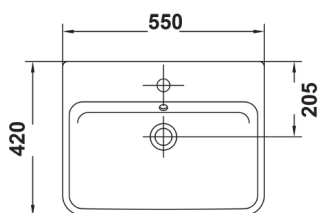

Emma Square Inset Basin

27060

Capacity: 6L

Tap hole(s): One

Overflow: Yes

Waste assembly supplied: Yes. Includes pop up waste

Finish: White

The Emma Square 55 inset basin, made by Gala of Spain, with its innovative softened square design and rounded outlines, is a modern and functional choice.

It features an integral overflow, 1 tap hole and comes supplied with a chrome pop up waste

WARRANTY
10 years

*Conditions apply.

streamline

Dimensions are in millimeters and are subject to manufacturing variations. Streamline reserves the right to vary specifications at any time without notice. Information provided within this specification sheet is correct at the date of printing. Please confirm all particulars with your sales consultant prior to purchase.