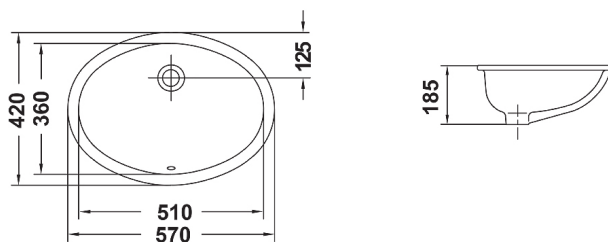

Egeo Under Counter Basin

29220

Capacity: 7.5L

Tap hole(s): n/a

Overflow: Yes

Waste assembly supplied: Yes. Includes pop up waste

Finish: White

The Egeo under counter basin, made by Gala of Spain, captures the essence of fine European sanitaryware.