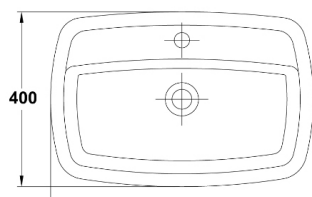

Eos Above Counter Basin

34025

Tap hole(s): One

Overflow: No

Waste assembly supplied: Yes. Includes pop up waste

Finish: White

The Eos above counter rectangular basin, part of the newest series from Gala of Spain, reflects the very latest design trend of clean and contemporary lines.

Supplied with chrome pop up waste and is 1 tap hole configuration.

*Conditions apply.