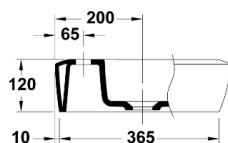

Eos Above Counter Basin

34025

Tap hole(s): One

Overflow: No

Waste assembly supplied: Yes. Includes pop up waste

Finish: White

The Eos above counter rectangular basin, part of the newest series from Gala of Spain, reflects the very latest design trend of clean and contemporary lines.

Supplied with chrome pop up waste and is 1 tap hole configuration.

*Conditions apply.