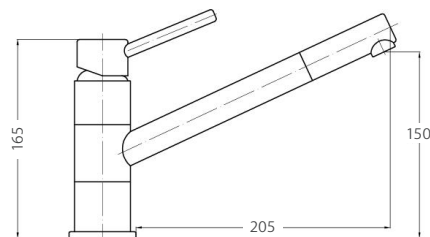

ISABELLA Tall Basin Mixer

\$199 • 213107

- Fixed position design
- WELS 5 star rated (5L/m)

ISABELLA Sink Mixer

\$199 • 213111

- Swivel function
- Designed for kitchen / laundry
- WELS 4 star rated (6.5L/m)

ISABELLA Swivel Sink Mixer

\$199 • 213110

- Swivel function
- Designed for kitchen
- WELS 4 star rated (6.5L/m)

ISABELLA Swivel Tower Mixer

\$225 • 213114

- Swivel function
- Designed for kitchen
- WELS 4 star rated (6.5L/m)

ISABELLA Wall Mixer Spout

\$249 • 213115

- Designed for basin / bath
- WELS 5 star rated (5L/m)

Spout length: 185mm
to centre of aerator

ISABELLA Wall Mixer

\$120 • 213101

- Designed for shower / bath
- 40mm cartridge
- WELS rating not required