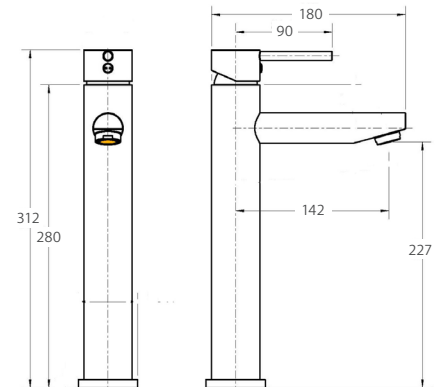

ISABELLA Tall Basin Mixer

\$199 • 213107

- Fixed position design
- WELS 5 star rated (5L/m)

ISABELLA Sink Mixer

\$199 • 213111

- Swivel function
- Designed for kitchen / laundry
- WELS 4 star rated (6.5L/m)

ISABELLA Wall Mixer Spout

\$249 • 213115

- Designed for basin / bath
- WELS 5 star rated (5L/m)

Spout length: 185mm
to centre of aerator

ISABELLA Wall Mixer

\$120 • 213101

- Designed for shower / bath
- 40mm cartridge
- WELS rating not required