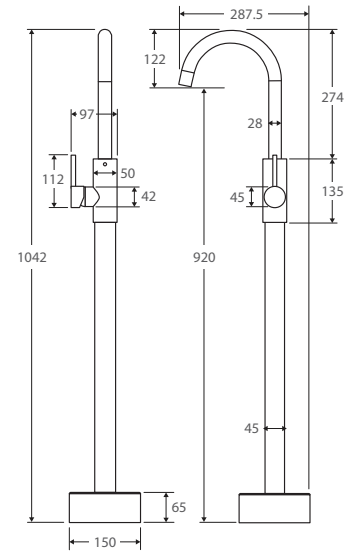

ISABELLA Wall Mixer Spout

\$249 • 213115

- Designed for basin / bath
- WELS 5 star rated (5L/m)

Spout length: 185mm
to centre of aerator

ISABELLA Wall Mixer

\$120 • 213101

- Designed for shower / bath
- 40mm cartridge
- WELS rating not required

ISABELLA Wall Mixer Diverter

\$160 • 213102

- Designed for shower / bath
- 40mm cartridge
- WELS rating not required

ISABELLA Floor Standing Mixer

\$599 • 213112

- Swivel function
- Designed for bath
- WELS rating not required

15
YEAR
WARRANTY

15 Year Warranty:
Ceramic Disc
Cartridges

5
YEAR
WARRANTY

5 Year Warranty:
Replacement
Parts or Product

1
YEAR
WARRANTY

1 Year Warranty:
Labour

ISABELLA Floor Standing Mixer & Shower Head

\$799 • 213113