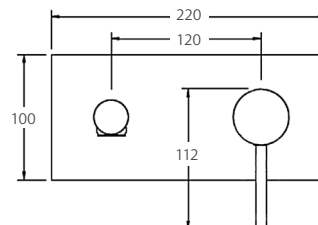

ISABELLA Swivel Sink Mixer

\$199 • 213110

- Swivel function
- Designed for kitchen
- WELS 4 star rated (6.5L/m)

ISABELLA Swivel Tower Mixer

\$225 • 213114

- Swivel function
- Designed for kitchen
- WELS 4 star rated (6.5L/m)

ISABELLA Wall Mixer Spout

\$249 • 213115

- Designed for basin / bath
- WELS 5 star rated (5L/m)

Spout length: 185mm
to centre of aerator

ISABELLA Wall Mixer

\$120 • 213101

- Designed for shower / bath
- 40mm cartridge
- WELS rating not required