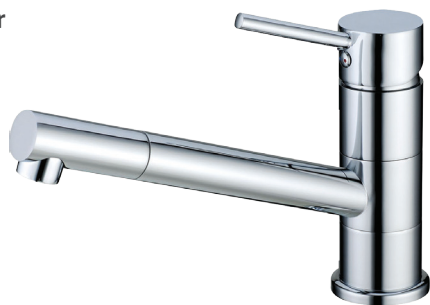

ISABELLA Range Features

- Sleek modern design
- Chrome finish
- Brass construction
- Suitable for mains pressure
- Maximum pressure 500kPa
- 35mm cartridge

15 YEAR WARRANTY 15 Year Warranty: Ceramic Disc Cartridges

ISABELLA Tall Basin Mixer

\$199 • 213107

- Fixed position design
- WELS 5 star rated (5L/m)

ISABELLA Sink Mixer

\$199 • 213111

- Swivel function
- Designed for kitchen / laundry
- WELS 4 star rated (6.5L/m)

ISABELLA Swivel Sink Mixer

\$199 • 213110

- Swivel function
- Designed for kitchen
- WELS 4 star rated (6.5L/m)

ISABELLA Swivel Tower Mixer

\$225 • 213114

- Swivel function
- Designed for kitchen
- WELS 4 star rated (6.5L/m)

ISABELLA Wall Mixer Spout

\$249 • 213115

- Designed for basin / bath
- WELS 5 star rated (5L/m)

Spout length: 185mm
to centre of aerator

ISABELLA Wall Mixer

\$120 • 213101

- Designed for shower / bath
- 40mm cartridge
- WELS rating not required