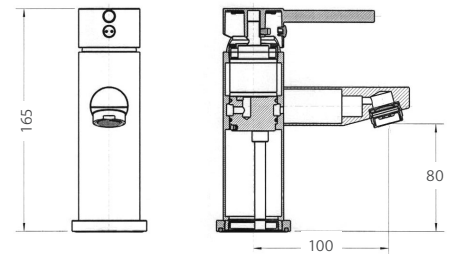

ISABELLA Range Features

- Sleek modern design
- Chrome finish
- Brass construction
- Suitable for mains pressure
- Maximum pressure 500kPa
- 35mm cartridge

15 YEAR WARRANTY 15 Year Warranty: Ceramic Disc Cartridges

ISABELLA Tall Basin Mixer

\$199 • 213107

- Fixed position design
- WELS 5 star rated (5L/m)

ISABELLA Sink Mixer

\$199 • 213111

- Swivel function
- Designed for kitchen / laundry
- WELS 4 star rated (6.5L/m)

ISABELLA Wall Mixer Spout

\$249 • 213115

- Designed for basin / bath
- WELS 5 star rated (5L/m)

Spout length: 185mm
to centre of aerator

ISABELLA Wall Mixer

\$120 • 213101

- Designed for shower / bath
- 40mm cartridge
- WELS rating not required