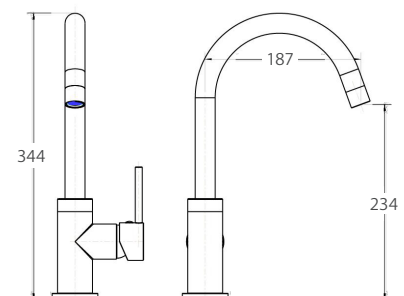

ISABELLA Tall Basin Mixer

\$199 • 213107

- Fixed position design
- WELS 5 star rated (5L/m)

ISABELLA Sink Mixer

\$199 • 213111

- Swivel function
- Designed for kitchen / laundry
- WELS 4 star rated (6.5L/m)

ISABELLA Swivel Sink Mixer

\$199 • 213110

- Swivel function
- Designed for kitchen
- WELS 4 star rated (6.5L/m)

ISABELLA Swivel Tower Mixer

\$225 • 213114

- Swivel function
- Designed for kitchen
- WELS 4 star rated (6.5L/m)

ISABELLA Wall Mixer Spout

\$249 • 213115

- Designed for basin / bath
- WELS 5 star rated (5L/m)

Spout length: 185mm
to centre of aerator

ISABELLA Wall Mixer

\$120 • 213101

- Designed for shower / bath
- 40mm cartridge
- WELS rating not required

ISABELLA Wall Mixer Diverter

\$160 • 213102

- Designed for shower / bath
- 40mm cartridge
- WELS rating not required

ISABELLA Floor Standing Mixer

\$599 • 213112

- Swivel function
- Designed for bath
- WELS rating not required