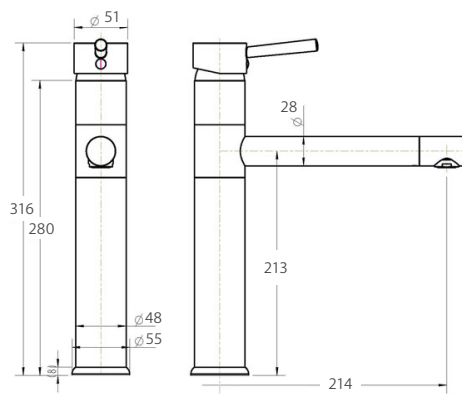

ISABELLA Tall Basin Mixer

\$199 • 213107

- Fixed position design
- WELS 5 star rated (5L/m)

ISABELLA Sink Mixer

\$199 • 213111

- Swivel function
- Designed for kitchen / laundry
- WELS 4 star rated (6.5L/m)

ISABELLA Swivel Sink Mixer

\$199 • 213110

- Swivel function
- Designed for kitchen
- WELS 4 star rated (6.5L/m)

ISABELLA Swivel Tower Mixer

\$225 • 213114

- Swivel function
- Designed for kitchen
- WELS 4 star rated (6.5L/m)

ISABELLA Wall Mixer Spout

\$249 • 213115

- Designed for basin / bath
- WELS 5 star rated (5L/m)

Spout length: 185mm
to centre of aerator

ISABELLA Wall Mixer

\$120 • 213101

- Designed for shower / bath
- 40mm cartridge
- WELS rating not required

ISABELLA Wall Mixer Diverter

\$160 • 213102

- Designed for shower / bath
- 40mm cartridge
- WELS rating not required

ISABELLA Floor Standing Mixer

\$599 • 213112

- Swivel function
- Designed for bath
- WELS rating not required