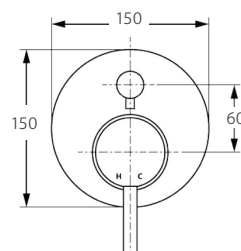

ISABELLA Wall Mixer Spout

\$249 • 213115

- Designed for basin / bath
- WELS 5 star rated (5L/m)

Spout length: 185mm
to centre of aerator

ISABELLA Wall Mixer

\$120 • 213101

- Designed for shower / bath
- 40mm cartridge
- WELS rating not required

ISABELLA Wall Mixer Diverter

\$160 • 213102

- Designed for shower / bath
- 40mm cartridge
- WELS rating not required

ISABELLA Floor Standing Mixer

\$599 • 213112

- Swivel function
- Designed for bath
- WELS rating not required