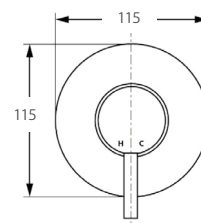

ISABELLA Wall Mixer Spout

\$249 • 213115

- Designed for basin / bath
- WELS 5 star rated (5L/m)

Spout length: 185mm
to centre of aerator

ISABELLA Wall Mixer

\$120 • 213101

- Designed for shower / bath
- 40mm cartridge
- WELS rating not required

ISABELLA Wall Mixer Diverter

\$160 • 213102

- Designed for shower / bath
- 40mm cartridge
- WELS rating not required

ISABELLA Floor Standing Mixer

\$599 • 213112

- Swivel function
- Designed for bath
- WELS rating not required