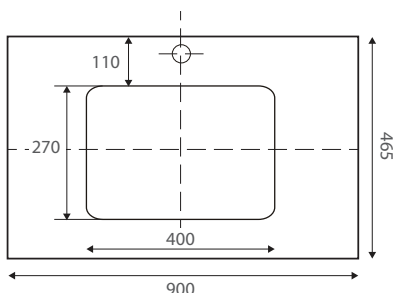

Sarah Stone Top