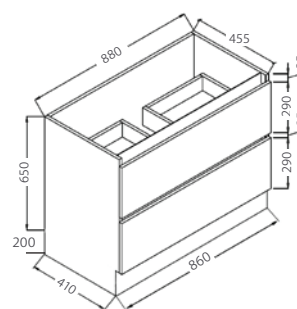

Quest 2 Drawer with Kick