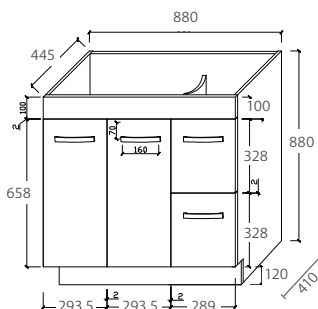

SARAH UNDERMOUNT 900

VANITY RANGE

Specifications

Finger-pull Wall Hung

Finger-pull with Kickboard

Quest 2 Drawer Wall Hung

Uni Cabinet Wall Hung

Uni Cabinet with Kick