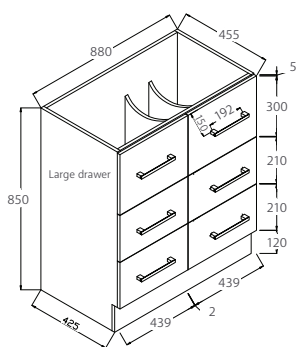

Peta 6 Drawer Cabinet, Kickboard