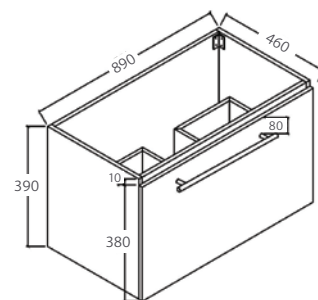

SARAH UNDERMOUNT 900

VANITY RANGE

Specifications

Finger-pull Wall Hung

Finger-pull with Kickboard

Quest 2 Drawer Wall Hung

Uni Cabinet Wall Hung

Uni Cabinet with Kick

Quest 2 Drawer with Kick

Peta 6 Drawer Cabinet, Kickboard

Uni Cabinet with Legs

Manu Wall-hung

Sarah Stone Top

Sarah Basin