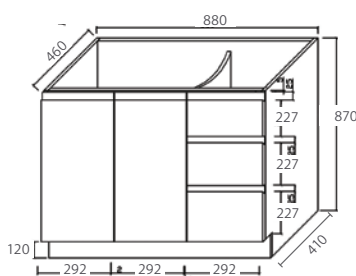

SARAH UNDERMOUNT 900

VANITY RANGE

Specifications

Finger-pull Wall Hung

Finger-pull with Kickboard

Quest 2 Drawer Wall Hung

Uni Cabinet Wall Hung

Uni Cabinet with Kick