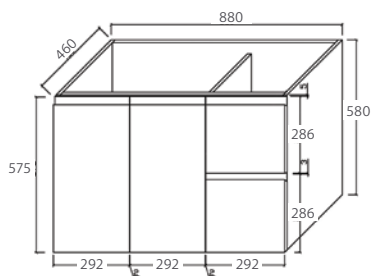

SARAH UNDERMOUNT 900

VANITY RANGE

Specifications

Finger-pull Wall Hung