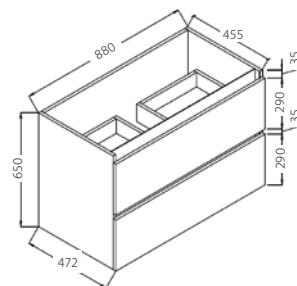

SARAH UNDERMOUNT 900

VANITY RANGE

Specifications

Finger-pull Wall Hung

Finger-pull with Kickboard

Quest 2 Drawer Wall Hung

Uni Cabinet Wall Hung

Uni Cabinet with Kick