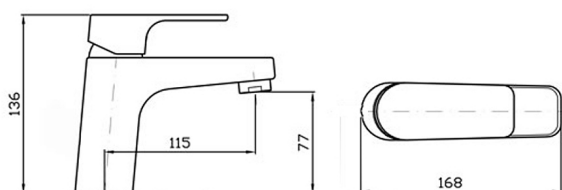

Wind Basin Mixer

ZWN591

WELS: 5 stars

Litres/minute: 6L

WELS License: 0023

Finish: Chrome

Custom Finishes available:

Brushed Nickel & Satin Black.

Specialty finishes available upon request.

The Wind basin mixer is one item from a bathroom mixer collection characterised by a clean aesthetic and simple basic lines; perfect for any kind of bathroom. Designed by Zucchetti Research and Development Department.

The Wind basin mixer is crafted from solid brass.

Spout projection of 115mm.

WARRANTY
15 years

*Conditions apply.

---

streamline

Dimensions are in millimeters and are subject to manufacturing variations. Streamline reserves the right to vary specifications at any time without notice. Information provided within this specification sheet is correct at the date of printing. Please confirm all particulars with your sales consultant prior to purchase.

Version: 1.1 - October 2016