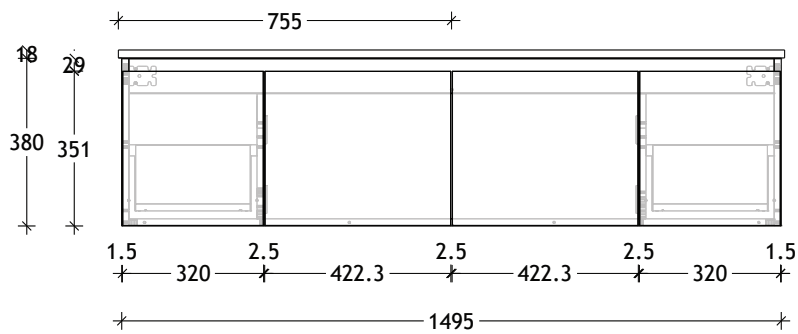

NAME:	GLACIER SLIM
SIZE:	ALL
WK/WH:	WALL HUNG
VERSION:	1.0

NAME:	GLACIER TWIN
SIZE:	ALL
WK/WH:	WALL HUNG
VERSION:	1.0

NAME:	GLACIER TRIO
SIZE:	ALL
WK/WH:	DETACHABLE KICKBOARD
VERSION:	1.0