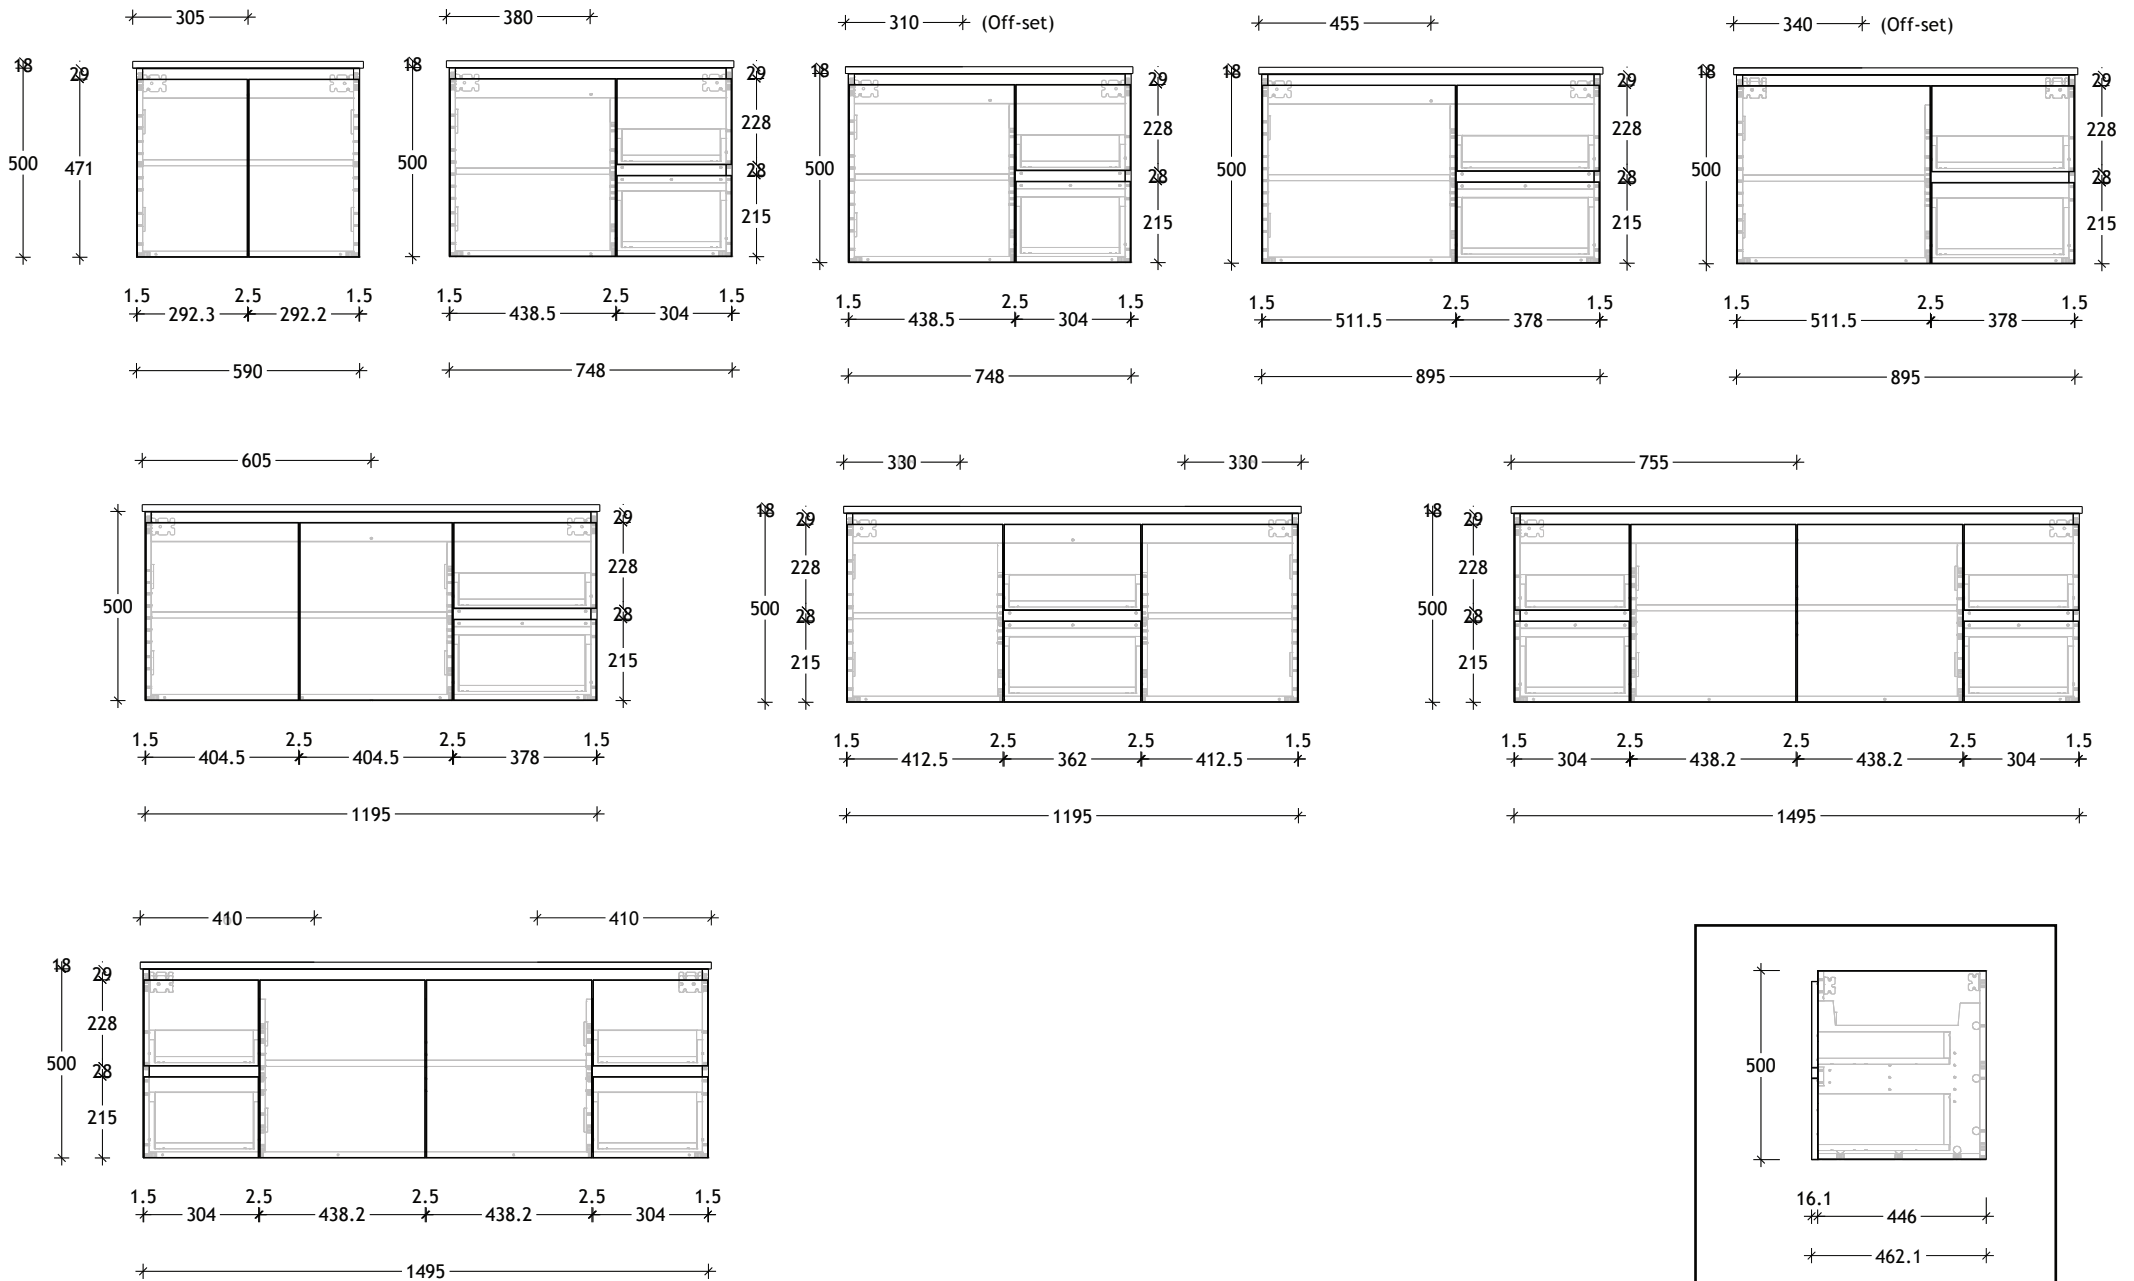

NAME:	GLACIER SLIM
SIZE:	ALL
WK/WH:	WALL HUNG
VERSION:	1.0

NAME:	GLACIER TWIN
SIZE:	ALL
WK/WH:	WALL HUNG
VERSION:	1.0

NAME:	GLACIER TRIO
SIZE:	ALL
WK/WH:	DETACHABLE KICKBOARD
VERSION:	1.0