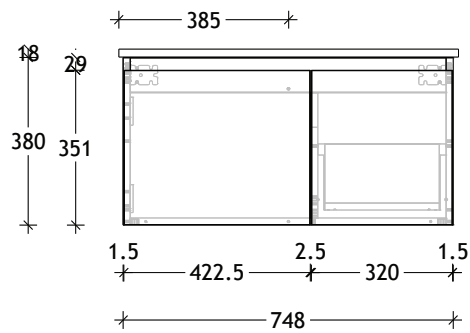

NAME:	GLACIER SLIM
SIZE:	ALL
WK/WH:	WALL HUNG
VERSION:	1.0

NAME:	GLACIER TWIN
SIZE:	ALL
WK/WH:	WALL HUNG
VERSION:	1.0

NAME:	GLACIER TRIO
SIZE:	ALL
WK/WH:	DETACHABLE KICKBOARD
VERSION:	1.0