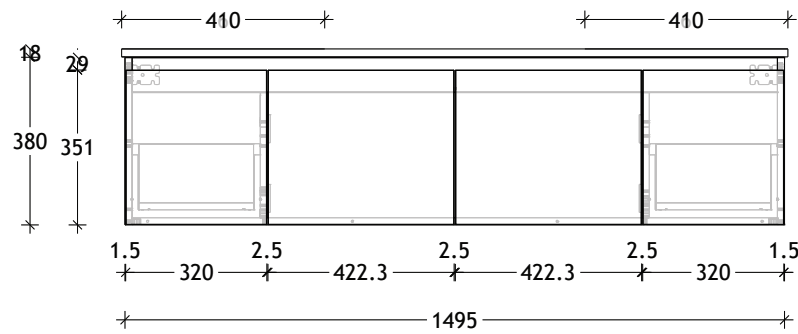

NAME:	GLACIER SLIM
SIZE:	ALL
WK/WH:	WALL HUNG
VERSION:	1.0

NAME:	GLACIER TWIN
SIZE:	ALL
WK/WH:	WALL HUNG
VERSION:	1.0

NAME:	GLACIER TRIO
SIZE:	ALL
WK/WH:	DETACHABLE KICKBOARD
VERSION:	1.0