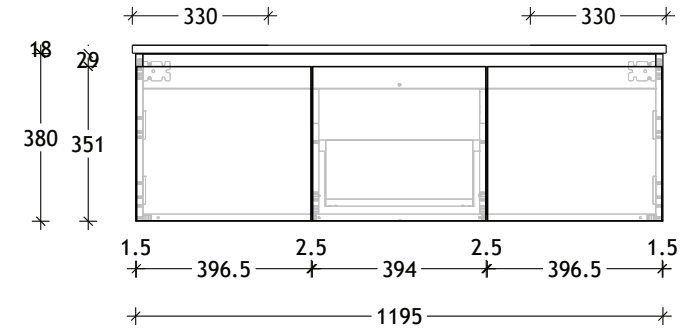

NAME:	GLACIER SLIM
SIZE:	ALL
WK/WH:	WALL HUNG
VERSION:	1.0

NAME:	GLACIER TWIN
SIZE:	ALL
WK/WH:	WALL HUNG
VERSION:	1.0

NAME:	GLACIER TRIO
SIZE:	ALL
WK/WH:	DETACHABLE KICKBOARD
VERSION:	1.0