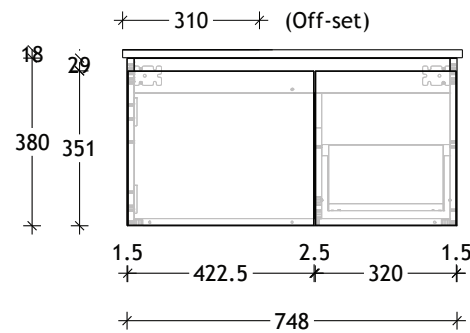

NAME:	GLACIER SLIM
SIZE:	ALL
WK/WH:	WALL HUNG
VERSION:	1.0

NAME:	GLACIER TWIN
SIZE:	ALL
WK/WH:	WALL HUNG
VERSION:	1.0

NAME:	GLACIER TRIO
SIZE:	ALL
WK/WH:	DETACHABLE KICKBOARD
VERSION:	1.0