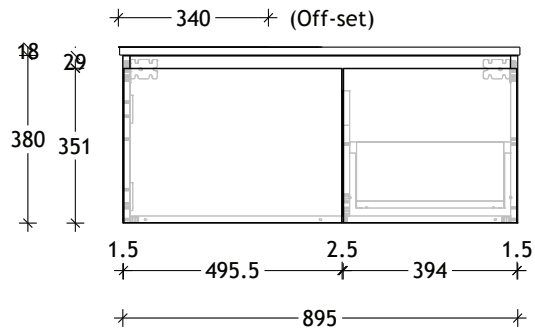

NAME:	GLACIER SLIM
SIZE:	ALL
WK/WH:	WALL HUNG
VERSION:	1.0

NAME:	GLACIER TWIN
SIZE:	ALL
WK/WH:	WALL HUNG
VERSION:	1.0

NAME:	GLACIER TRIO
SIZE:	ALL
WK/WH:	DETACHABLE KICKBOARD
VERSION:	1.0