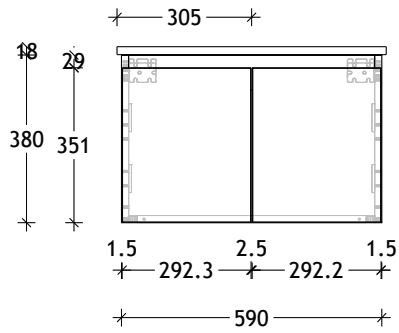

NAME:	GLACIER SLIM
SIZE:	ALL
WK/WH:	WALL HUNG
VERSION:	1.0

NAME:	GLACIER TWIN
SIZE:	ALL
WK/WH:	WALL HUNG
VERSION:	1.0

NAME:	GLACIER TRIO
SIZE:	ALL
WK/WH:	DETACHABLE KICKBOARD
VERSION:	1.0