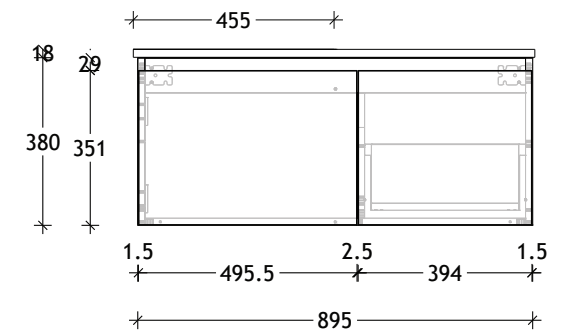

NAME:	GLACIER SLIM
SIZE:	ALL
WK/WH:	WALL HUNG
VERSION:	1.0

NAME:	GLACIER TWIN
SIZE:	ALL
WK/WH:	WALL HUNG
VERSION:	1.0

NAME:	GLACIER TRIO
SIZE:	ALL
WK/WH:	DETACHABLE KICKBOARD
VERSION:	1.0