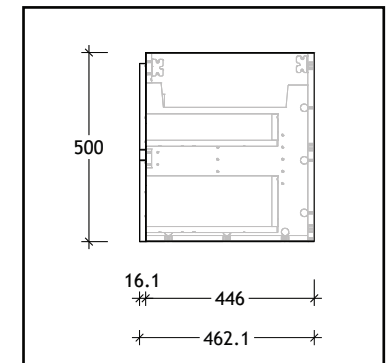

NAME:	GLACIER SLIM
SIZE:	ALL
WK/WH:	WALL HUNG
VERSION:	1.0

NAME:	GLACIER TWIN
SIZE:	ALL
WK/WH:	WALL HUNG
VERSION:	1.0

NAME:	GLACIER TRIO
SIZE:	ALL
WK/WH:	DETACHABLE KICKBOARD
VERSION:	1.0