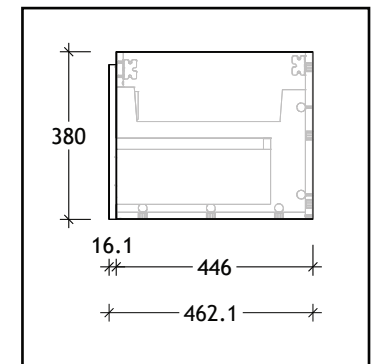

NAME:	GLACIER SLIM
SIZE:	ALL
WK/WH:	WALL HUNG
VERSION:	1.0

NAME:	GLACIER TWIN
SIZE:	ALL
WK/WH:	WALL HUNG
VERSION:	1.0

NAME:	GLACIER TRIO
SIZE:	ALL
WK/WH:	DETACHABLE KICKBOARD
VERSION:	1.0