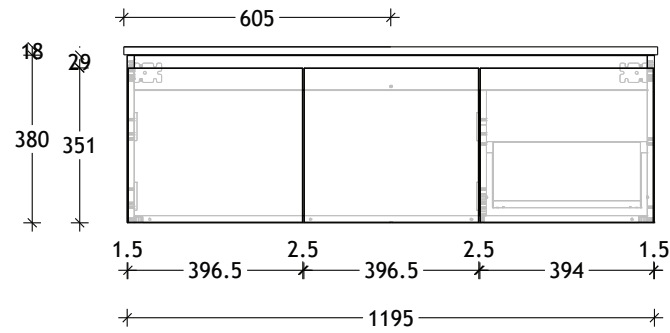

NAME:	GLACIER SLIM
SIZE:	ALL
WK/WH:	WALL HUNG
VERSION:	1.0

NAME:	GLACIER TWIN
SIZE:	ALL
WK/WH:	WALL HUNG
VERSION:	1.0

NAME:	GLACIER TRIO
SIZE:	ALL
WK/WH:	DETACHABLE KICKBOARD
VERSION:	1.0