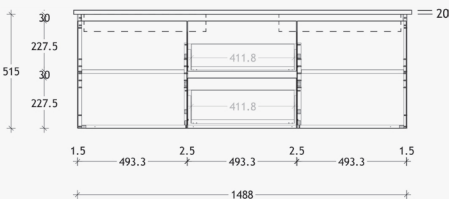

Summer Twin (Wall Hung)

900 Centre Bowl

Code: SUTW0900WHC

900 Offset Bowl

Right Offset Code: SUTW0900WHR
Left Offset Code: SUTW0900WHL

1200 Centre Bowl

Code: SUTW1200WHC

1200 Offset Bowl

Right Offset Code: SUTW1200WHR
Left Offset Code: SUTW1200WHL

1200 Double Bowl

Code: SUTW1200WHD

1500 Offset Bowl

Right Offset Code: SUTW1500WHR
Left Offset Code: SUTW1500WHL

1500 Double Bowl

Code: SUTW1500WHD

End View