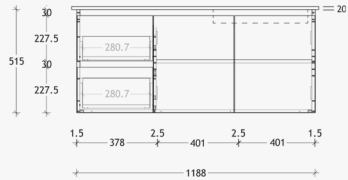

Summer Twin (Wall Hung)

900 Centre Bowl

Code: SUTW0900WHC

900 Offset Bowl

Right Offset Code: SUTW0900WHR
Left Offset Code: SUTW0900WHL

1200 Centre Bowl

Code: SUTW1200WHC

1200 Offset Bowl

Right Offset Code: SUTW1200WHR
Left Offset Code: SUTW1200WHL

1200 Double Bowl

Code: SUTW1200WHD

1500 Offset Bowl

Right Offset Code: SUTW1500WHR
Left Offset Code: SUTW1500WHL

1500 Double Bowl

Code: SUTW1500WHD