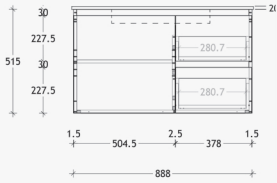

Summer Twin (Wall Hung)

900 Centre Bowl

Code: SUTW0900WHC

900 Offset Bowl

Right Offset Code: SUTW0900WHR
Left Offset Code: SUTW0900WHL

1200 Centre Bowl

Code: SUTW1200WHC

1200 Offset Bowl

Right Offset Code: SUTW1200WHR
Left Offset Code: SUTW1200WHL

1200 Double Bowl

Code: SUTW1200WHD

1500 Offset Bowl

Right Offset Code: SUTW1500WHR
Left Offset Code: SUTW1500WHL

1500 Double Bowl

Code: SUTW1500WHD

End View