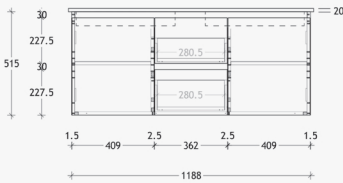

Summer Twin (Wall Hung)

900 Centre Bowl

Code: SUTW0900WHC

900 Offset Bowl

Right Offset Code: SUTW0900WHR
Left Offset Code: SUTW0900WHL

1200 Centre Bowl

Code: SUTW1200WHC

1200 Offset Bowl

Right Offset Code: SUTW1200WHR
Left Offset Code: SUTW1200WHL

1200 Double Bowl

Code: SUTW1200WHD

1500 Offset Bowl

Right Offset Code: SUTW1500WHR
Left Offset Code: SUTW1500WHL

1500 Double Bowl

Code: SUTW1500WHD

End View