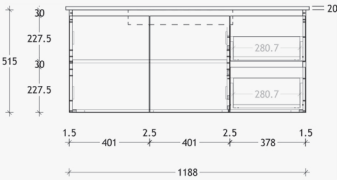

Summer Twin (Wall Hung)

900 Centre Bowl

Code: SUTW0900WHC

900 Offset Bowl

Right Offset Code: SUTW0900WHR
Left Offset Code: SUTW0900WHL

1200 Centre Bowl

Code: SUTW1200WHC

1200 Offset Bowl

Right Offset Code: SUTW1200WHR
Left Offset Code: SUTW1200WHL

1200 Double Bowl

Code: SUTW1200WHD

1500 Offset Bowl

Right Offset Code: SUTW1500WHR
Left Offset Code: SUTW1500WHL

1500 Double Bowl

Code: SUTW1500WHD