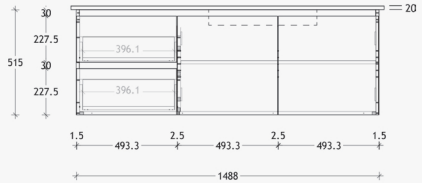

Summer Twin (Wall Hung)

900 Centre Bowl

Code: SUTW0900WHC

900 Offset Bowl

Right Offset Code: SUTW0900WHR
Left Offset Code: SUTW0900WHL

1200 Centre Bowl

Code: SUTW1200WHC

1200 Offset Bowl

Right Offset Code: SUTW1200WHR
Left Offset Code: SUTW1200WHL

1200 Double Bowl

Code: SUTW1200WHD

1500 Offset Bowl

Right Offset Code: SUTW1500WHR
Left Offset Code: SUTW1500WHL

1500 Double Bowl

Code: SUTW1500WHD

End View