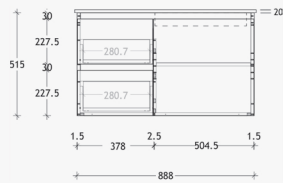

Summer Twin (Wall Hung)

900 Centre Bowl

Code: SUTW0900WHC

900 Offset Bowl

Right Offset Code: SUTW0900WHR
Left Offset Code: SUTW0900WHL

1200 Centre Bowl

Code: SUTW1200WHC

1200 Offset Bowl

Right Offset Code: SUTW1200WHR
Left Offset Code: SUTW1200WHL

1200 Double Bowl

Code: SUTW1200WHD

1500 Offset Bowl

Right Offset Code: SUTW1500WHR
Left Offset Code: SUTW1500WHL

1500 Double Bowl

Code: SUTW1500WHD

End View