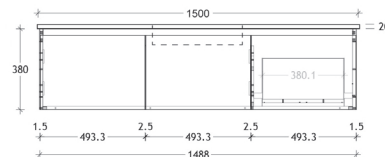

Emporia Slim (Wall Hung)

*Basin sold separately

600 Centre Bowl

Code: EMSL0600WH

750 Offset Bowl

Right Offset Code: EMSL0750WHR
Left Offset Code: EMSL0750WHL

900 Offset Bowl

Right Offset Code: EMSL0900WHR
Left Offset Code: EMSL0900WHL

1200 Centre Bowl

Code: EMSL1200WHC

1200 Offset Bowl

Right Offset Code: EMSL1200WHR
Left Offset Code: EMSL1200WHL

1200 Double Bowl

Code: EMSL1200WHD

1500 Centre Bowl

Code: EMSL1500WHC

1500 Double Bowl

Code: EMSL1500WHD

1800 Centre Bowl

Code: EMSL1800WHC

1800 Double Bowl

Code: EMSL1800WHD

End View