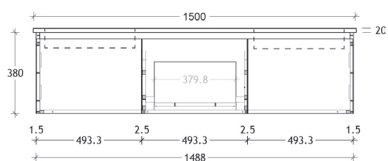

Emporia Slim (Wall Hung)

*Basin sold separately

600 Centre Bowl

Code: EMSL0600WH

750 Offset Bowl

Right Offset Code: EMSL0750WHR
Left Offset Code: EMSL0750WHL

900 Offset Bowl

Right Offset Code: EMSL0900WHR
Left Offset Code: EMSL0900WHL

1200 Centre Bowl

Code: EMSL1200WHC

1200 Offset Bowl

Right Offset Code: EMSL1200WHR
Left Offset Code: EMSL1200WHL

1200 Double Bowl

Code: EMSL1200WHD

1500 Centre Bowl

Code: EMSL1500WHC

1500 Double Bowl

Code: EMSL1500WHD

1800 Centre Bowl

Code: EMSL1800WHC

1800 Double Bowl

Code: EMSL1800WHD

End View