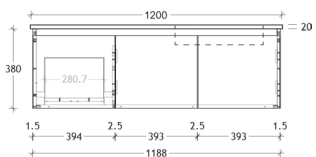

Emporia Slim (Wall Hung)

*Basin sold separately

600 Centre Bowl

Code: EMSL0600WH

750 Offset Bowl

Right Offset Code: EMSL0750WHR
Left Offset Code: EMSL0750WHL

900 Offset Bowl

Right Offset Code: EMSL0900WHR
Left Offset Code: EMSL0900WHL

1200 Centre Bowl

Code: EMSL1200WHC

1200 Offset Bowl

Right Offset Code: EMSL1200WHR
Left Offset Code: EMSL1200WHL

1200 Double Bowl

Code: EMSL1200WHD

1500 Centre Bowl

Code: EMSL1500WHC