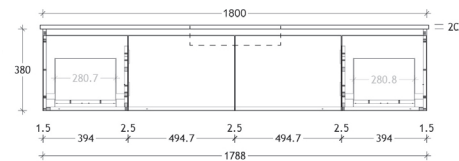

1800 Centre Bowl