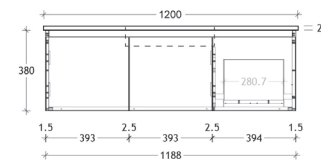

Emporia Slim (Wall Hung)

*Basin sold separately

600 Centre Bowl

Code: EMSL0600WH

750 Offset Bowl

Right Offset Code: EMSL0750WHR
Left Offset Code: EMSL0750WHL

900 Offset Bowl

Right Offset Code: EMSL0900WHR
Left Offset Code: EMSL0900WHL

1200 Centre Bowl

Code: EMSL1200WHC

1200 Offset Bowl

Right Offset Code: EMSL1200WHR
Left Offset Code: EMSL1200WHL

1200 Double Bowl

Code: EMSL1200WHD

1500 Centre Bowl

Code: EMSL1500WHC