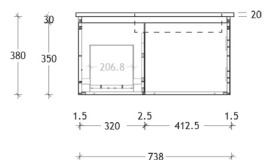

Emporia Slim (Wall Hung)

*Basin sold separately

600 Centre Bowl

Code: EMSL0600WH

750 Offset Bowl

Right Offset Code: EMSL0750WHR
Left Offset Code: EMSL0750WHL

900 Offset Bowl

Right Offset Code: EMSL0900WHR
Left Offset Code: EMSL0900WHL

1200 Centre Bowl

Code: EMSL1200WHC

1200 Offset Bowl

Right Offset Code: EMSL1200WHR
Left Offset Code: EMSL1200WHL

1200 Double Bowl

Code: EMSL1200WHD

1500 Centre Bowl

Code: EMSL1500WHC