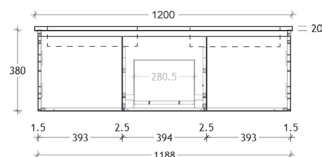

Emporia Slim (Wall Hung)

*Basin sold separately

600 Centre Bowl

Code: EMSL0600WH

750 Offset Bowl

Right Offset Code: EMSL0750WHR
Left Offset Code: EMSL0750WHL

900 Offset Bowl

Right Offset Code: EMSL0900WHR
Left Offset Code: EMSL0900WHL

1200 Centre Bowl

Code: EMSL1200WHC

1200 Offset Bowl

Right Offset Code: EMSL1200WHR
Left Offset Code: EMSL1200WHL

1200 Double Bowl

Code: EMSL1200WHD

1500 Centre Bowl

Code: EMSL1500WHC