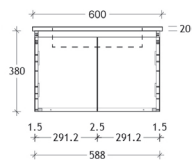

Emporia Slim (Wall Hung)

*Basin sold separately

600 Centre Bowl

Code: EMSL0600WH

750 Offset Bowl

Right Offset Code: EMSL0750WHR
Left Offset Code: EMSL0750WHL

900 Offset Bowl

Right Offset Code: EMSL0900WHR
Left Offset Code: EMSL0900WHL

1200 Centre Bowl

Code: EMSL1200WHC

1200 Offset Bowl

Right Offset Code: EMSL1200WHR
Left Offset Code: EMSL1200WHL

1200 Double Bowl

Code: EMSL1200WHD

1500 Centre Bowl

Code: EMSL1500WHC