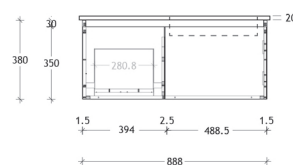

Emporia Slim (Wall Hung)

*Basin sold separately

600 Centre Bowl

Code: EMSL0600WH

750 Offset Bowl

Right Offset Code: EMSL0750WHR
Left Offset Code: EMSL0750WHL

900 Offset Bowl

Right Offset Code: EMSL0900WHR
Left Offset Code: EMSL0900WHL

1200 Centre Bowl

Code: EMSL1200WHC

1200 Offset Bowl

Right Offset Code: EMSL1200WHR
Left Offset Code: EMSL1200WHL

1200 Double Bowl

Code: EMSL1200WHD

1500 Centre Bowl

Code: EMSL1500WHC