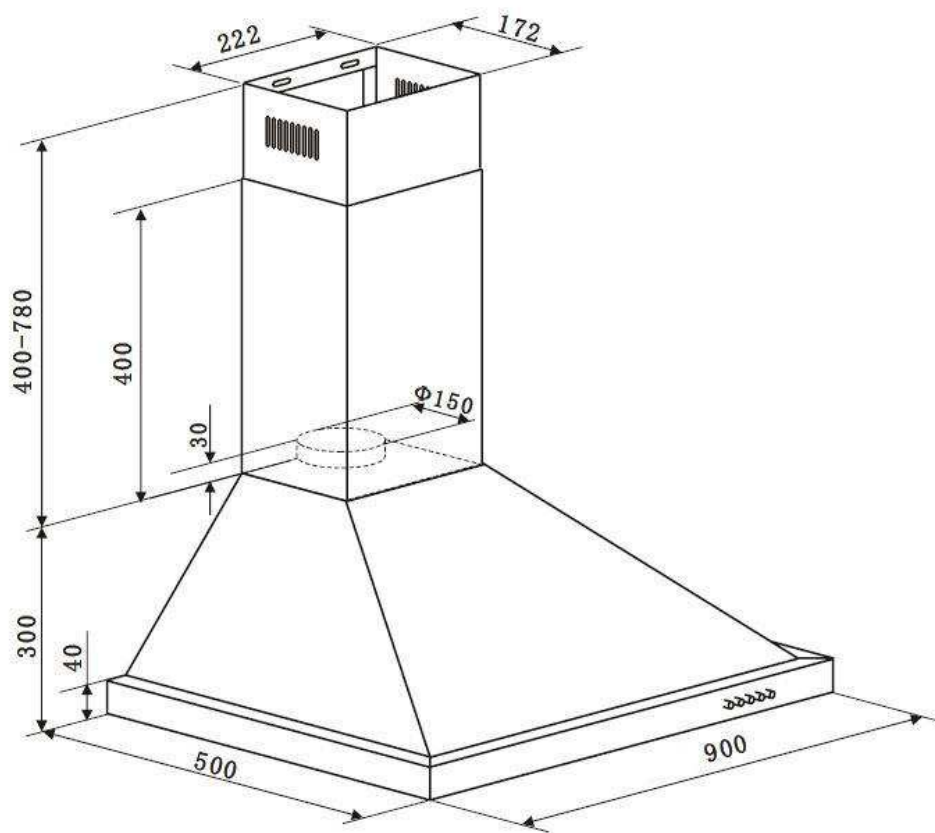

## 90cm Stainless Steel Canopy

**+ Technical Specifications** All specifications and product sizes may be varied by the manufacturer without notice. Euro Appliances are not responsible for any errors or omissions. Pictures, specifications and dimensions are for illustration purposes only and cut outs for appliances should only be physical product measurements. All dimensions and information are for indicative use only. Please refer to all technical specifications in product booklet supplied with appliance, prior to installation.