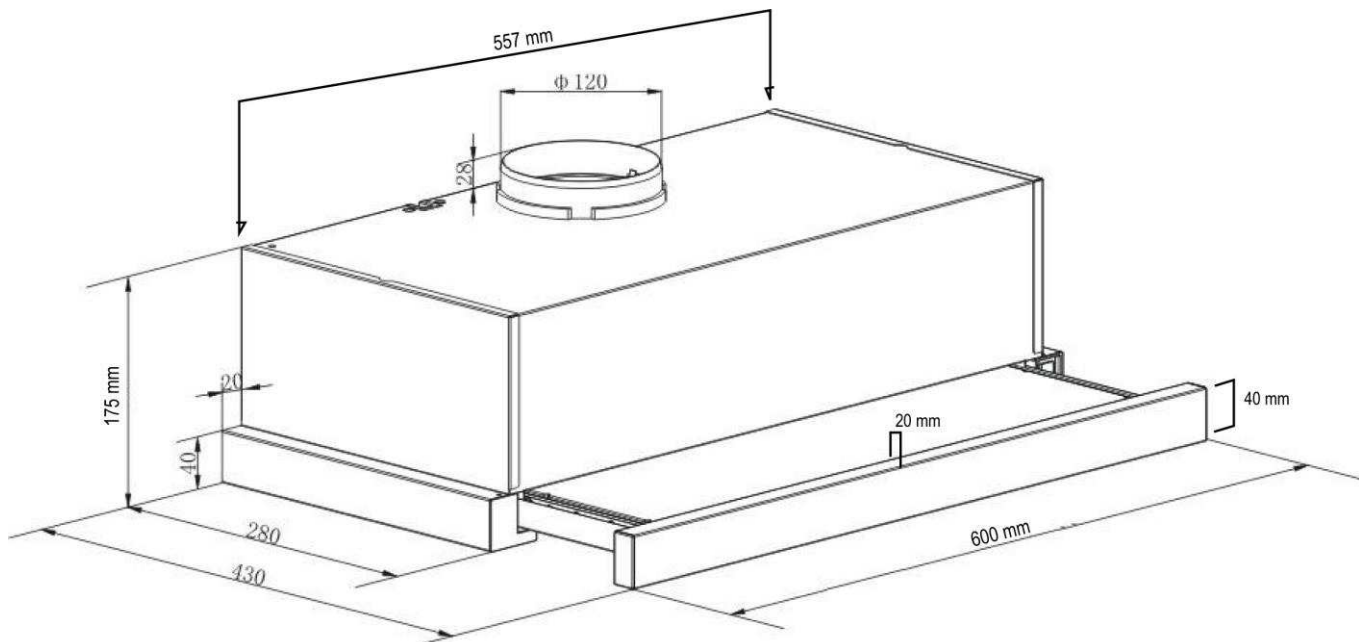

Code **ES602SS**

60cm Slide Out Rangehood

Dimensions

+ Technical Specifications All specifications and product sizes may be varied by the manufacturer without notice. Euro Appliances are not responsible for any errors or omissions. Pictures, specifications and dimensions are for illustration purposes only and cut outs for appliances should only be physical product measurements. All dimensions and information are for indicative use only. Please refer to all technical specifications in product booklet supplied with appliance, prior to installation.