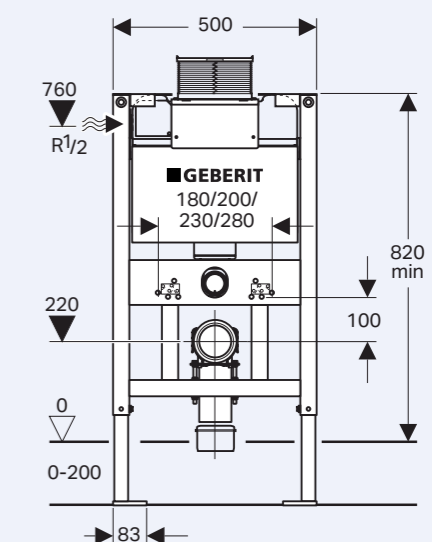

Kappa under counter concealed cistern with frame for wall hung pan

INSTALLATION REQUIREMENTS:

Cistern can not be serviced via remote button. Separate access required for servicing, buttons can be installed up to two metres from the cistern. Refer to installation instructions for more details. *Refer to pan specifications.