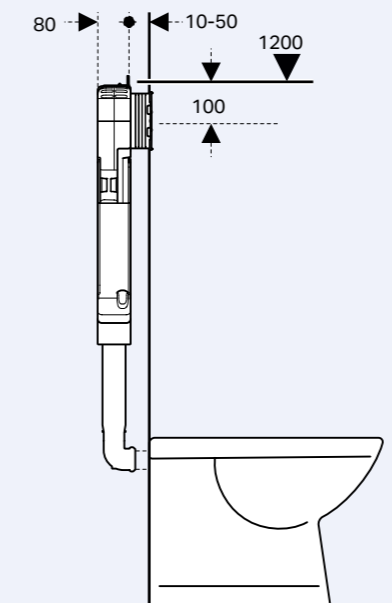

2 Choose your pan type:

Wall faced floor standing pan

Inwall concealed cistern

- 109.794.00.1 (3 star)
- 109.795.00.1 (4 star)

Wall hung pan

Inwall concealed cistern

- 111.697.00.1 (3 star)
- 111.698.00.1 (4 star)

3 Choose your cistern:

Sigma8 concealed cistern for wall faced / floor standing pan

Sigma8 concealed cistern with frame for wall hung pan

INSTALLATION REQUIREMENTS:

Sigma inwall concealed cisterns are installed behind the wall in the bathroom. Refer to installation instructions for details.
*Refer to pan specifications.