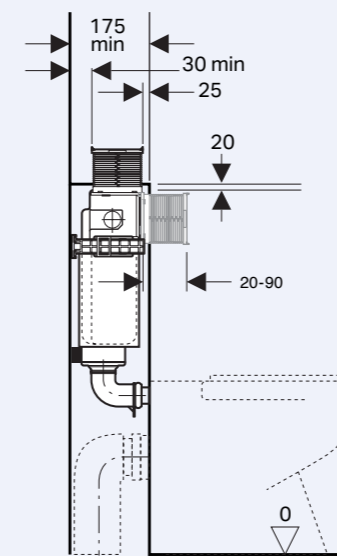

For top press min. 205mm hob required with the Sigma Adapter.

2 Choose your pan type:

Wall faced floor standing pan

Min hob depth for top press: 205mm
Min hob depth for front press: 175mm

- Under counter cistern
- 110.206.00.1 (3 star)
 - 110.208.00.1 (4 star)

Wall hung pan

Min hob depth for top press: 205mm
Min hob depth for front press: 175mm

- Under counter cistern
- 111.262.00.1 (3 star)
 - 111.263.00.1 (4 star)

3 Choose your cistern:

Kappa under counter for wall faced / floor standing pans