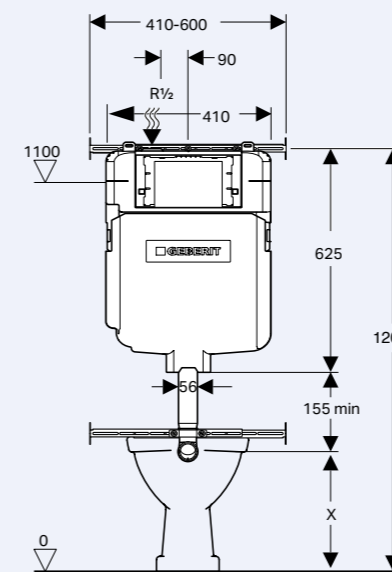

3 Choose your cistern:

Sigma8 concealed cistern for wall faced / floor standing pan