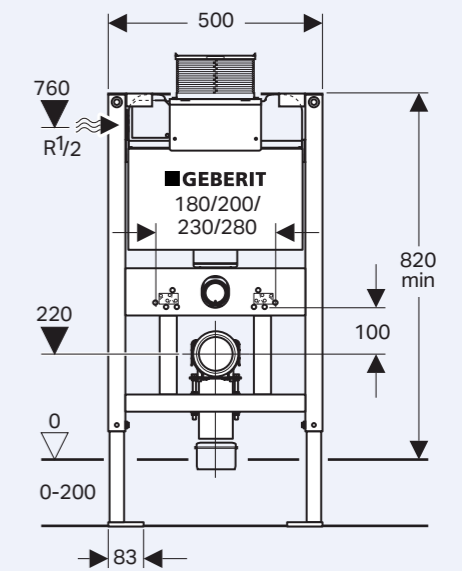

Kappa under counter with frame for wall hung pan

INSTALLATION REQUIREMENTS:

Kappa under counter concealed cisterns are ideal for under window in vanity low height installations. The button can be located for top or front press. Refer to installation instructions for more details. *Refer to pan specifications.