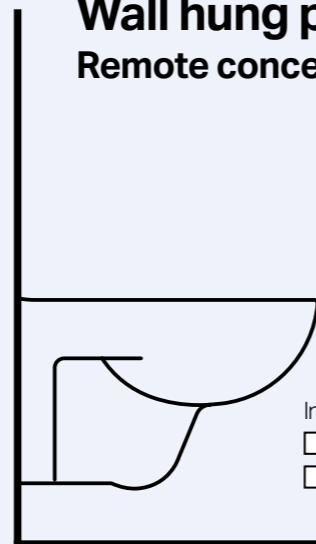

Wall hung pan Remote concealed cistern

- Under counter installation
  - ☐ 111.262.00.1 (3 Star)
  - ☐ 111.263.00.1 (4 Star)
- Inwall installation
  - ☐ 111.697.00.1 (3 Star)
  - ☐ 111.698.00.1 (4 Star)
- In ceiling/ in duct installation
  - ☐ 109.794.00.1 (3 Star) + chair bracket
  - ☐ 109.795.00.1 (4 Star) + chair bracket