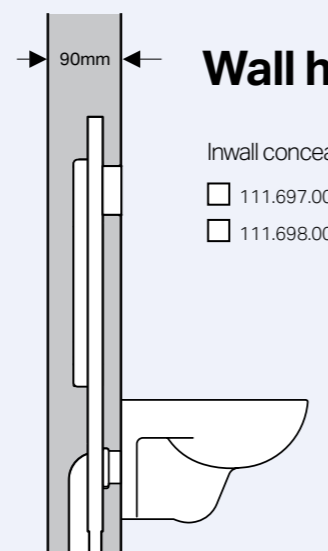

Sigma20

246mm W x 164mm H
Button depth: 12mm D

- Matt/chrome/matt chrome 115.882.KN.1
- White/matt/matt chrome 115.882.KL.1
- White/bright chrome/white 115.882.KJ.1
- White/gold plated/white 115.882.KK.1
- Black/bright chrome/black 115.882.KM.1
- Brushed/chrome/brushed stainless steel 115.889.SN.1
- Chrome/matt/chrome 115.882.KH.1

2 Choose your pan type:

Wall faced floor standing pan

Inwall concealed cistern

- 109.794.00.1 (3 star)
- 109.795.00.1 (4 star)

Wall hung pan

Inwall concealed cistern

- 111.697.00.1 (3 star)
- 111.698.00.1 (4 star)

3 Choose your cistern:

Sigma8 concealed cistern for wall faced / floor standing pan

Sigma8 concealed cistern with frame for wall hung pan

INSTALLATION REQUIREMENTS:

Sigma inwall concealed cisterns are installed behind the wall in the bathroom. Refer to installation instructions for details.
*Refer to pan specifications.