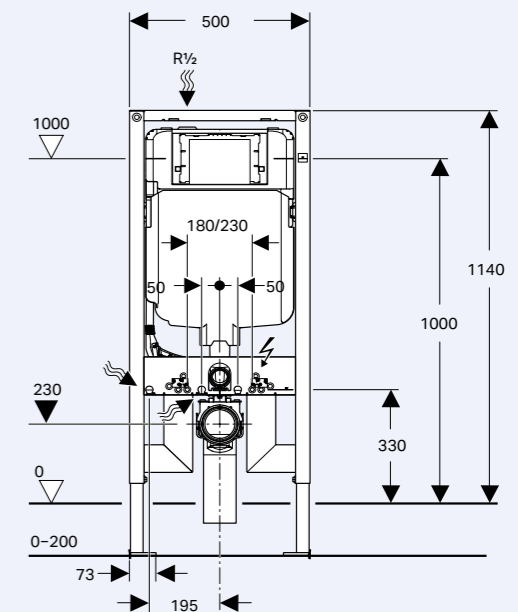

- Sigma round
- Sigma square
- Kappa round

3 Choose your installation location and cistern:

Sigma inwall/ in ceiling/ induct concealed cistern for wall faced / floor standing pan

Sigma inwall concealed cistern with frame for wall hung pan