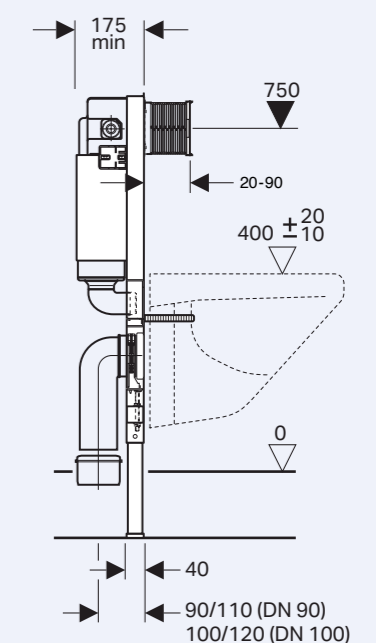

Kappa under counter with frame for wall hung pan

INSTALLATION REQUIREMENTS:

Kappa under counter concealed cisterns are ideal for under window in vanity low height installations. The button can be located for top or front press. Refer to installation instructions for more details. *Refer to pan specifications.