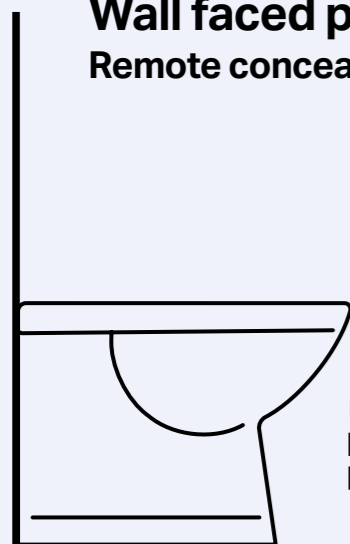

2 Choose your pan type:

Wall faced pan Remote concealed cistern

- Under counter installation
  - ☐ 110.262.00.1 (3 star)
  - ☐ 110.263.00.1 (4 star)
- Inwall installation
  - ☐ 109.794.00.1 (3 star)
  - ☐ 109.795.00.1 (4 star)
- In ceiling/ in duct installation
  - ☐ 109.794.00.1 (3 Star) + chair bracket
  - ☐ 109.795.00.1 (4 Star) + chair bracket