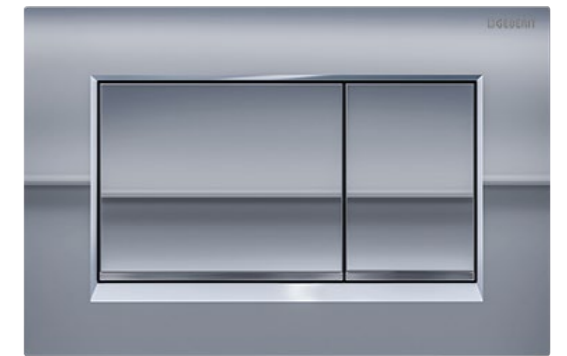

Umbra glass 115.788.SQ.5

Green glass 115.788.SE.5

White glass 115.788.11.5

Suits Sigma8 concealed cistern

Sigma30.

Contemporary
geometric lines create
a point of interest in
a modern bathroom.

Chrome/matt/chrome 115.883.KH.1