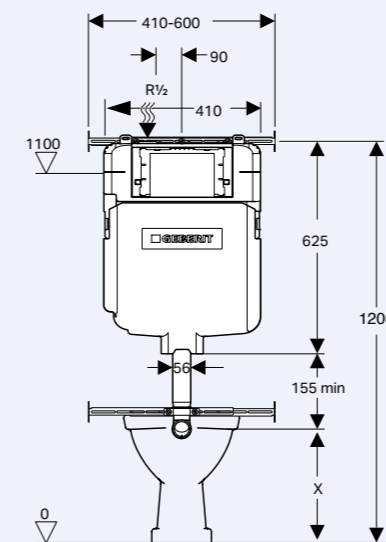

- Sigma round
- Sigma square
- Kappa round

3 Choose your installation location and cistern:

Sigma inwall/ in ceiling/ induct concealed cistern for wall faced / floor standing pan

Sigma inwall concealed cistern with frame for wall hung pan