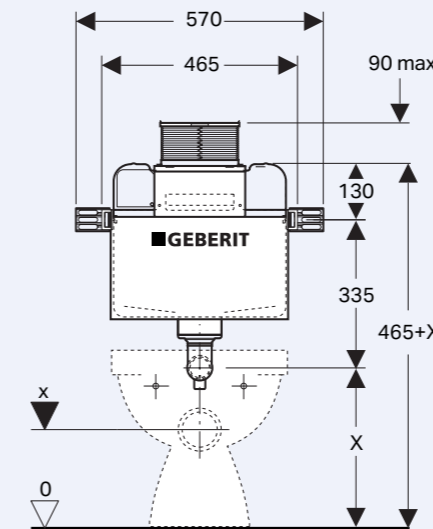

For top press min. 205mm hob required with the Sigma Adapter.

2 Choose your pan type:

Wall faced floor standing pan

Min hob depth for top press: 205mm
Min hob depth for front press: 175mm

- Under counter cistern
- 110.206.00.1 (3 star)
 - 110.208.00.1 (4 star)

Wall hung pan

Min hob depth for top press: 205mm
Min hob depth for front press: 175mm

- Under counter cistern
- 111.262.00.1 (3 star)
 - 111.263.00.1 (4 star)

3 Choose your cistern:

Kappa under counter for wall faced / floor standing pans