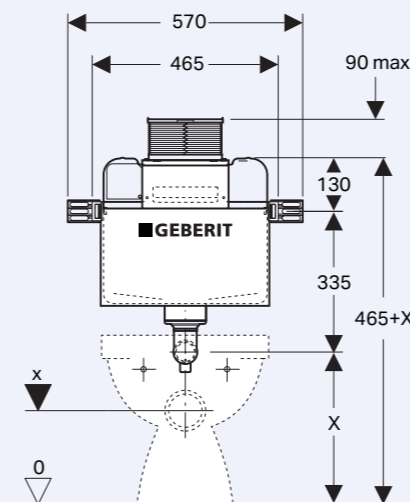

Kappa under counter concealed cistern for back to wall/ floor standing pan