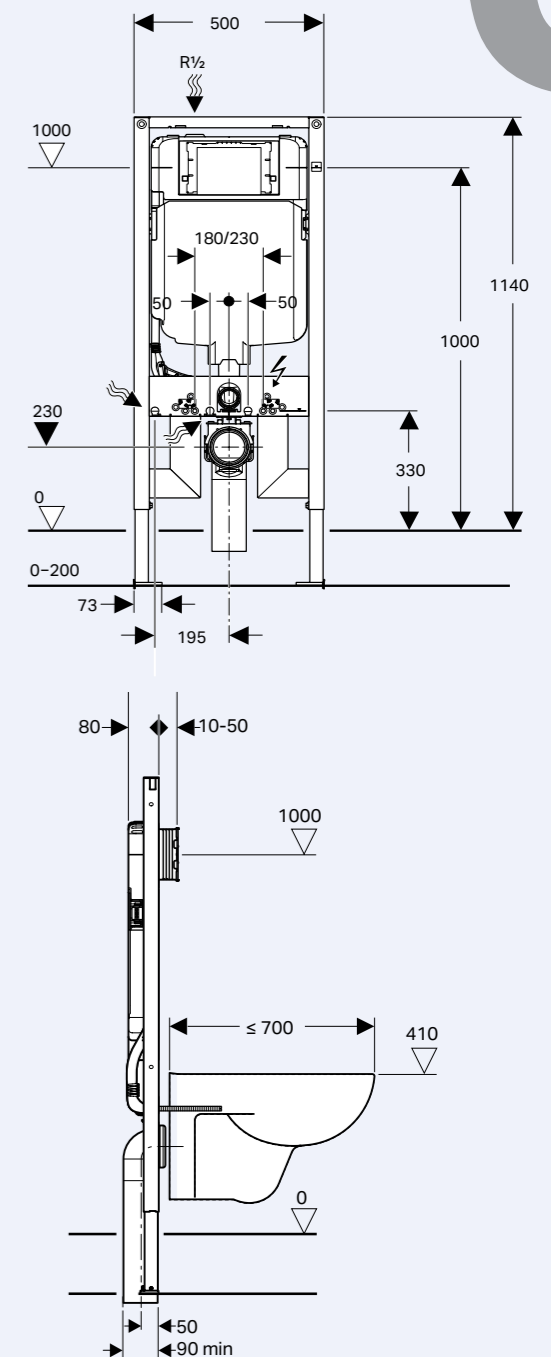

Sigma20

246mm W x 164mm H
Button depth: 12mm D

- Matt/chrome/matt chrome 115.882.KN.1
- White/matt/matt chrome 115.882.KL.1
- White/bright chrome/white 115.882.KJ.1
- White/gold plated/white 115.882.KK.1
- Black/bright chrome/black 115.882.KM.1
- Brushed/chrome/brushed stainless steel 115.889.SN.1
- Chrome/matt/chrome 115.882.KH.1

2 Choose your pan type:

Wall faced floor standing pan

Inwall concealed cistern

- 109.794.00.1 (3 star)
- 109.795.00.1 (4 star)

Wall hung pan

Inwall concealed cistern

- 111.697.00.1 (3 star)
- 111.698.00.1 (4 star)

3 Choose your cistern:

Sigma8 concealed cistern for wall faced / floor standing pan

Sigma8 concealed cistern with frame for wall hung pan

INSTALLATION REQUIREMENTS:

Sigma inwall concealed cisterns are installed behind the wall in the bathroom. Refer to installation instructions for details.
*Refer to pan specifications.