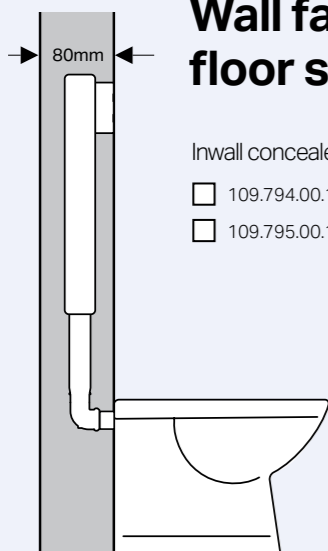

Sigma20

246mm W x 164mm H
Button depth: 12mm D

- Matt/chrome/matt chrome 115.882.KN.1
- White/matt/matt chrome 115.882.KL.1
- White/bright chrome/white 115.882.KJ.1
- White/gold plated/white 115.882.KK.1
- Black/bright chrome/black 115.882.KM.1
- Brushed/chrome/brushed stainless steel 115.889.SN.1
- Chrome/matt/chrome 115.882.KH.1

2 Choose your pan type:

Wall faced floor standing pan

Inwall concealed cistern

- 109.794.00.1 (3 star)
- 109.795.00.1 (4 star)

Wall hung pan

Inwall concealed cistern

- 111.697.00.1 (3 star)
- 111.698.00.1 (4 star)