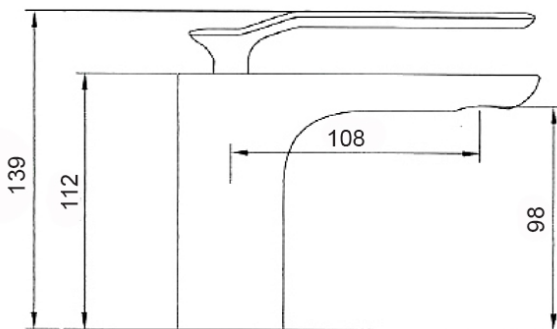

Synergii Matte Black Basin Mixer

SY01210MB

WELS: 4 stars

Litres/minute: 7.5L

WELS License: 1483

Finish: Matte Black

The Synergii basin mixer is part of a new radical approach to product design that combines the geometric with the organic. The success of the design is in its ability to merge the flat front surfaces of the mixer into the flowing horizontal elements.