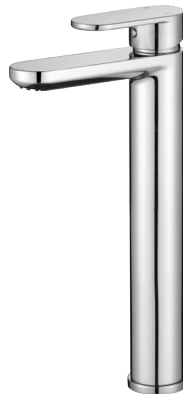

EMPIRE Range Features

- Sleek modern design
- Chrome finish
- Brass construction
- Suitable for mains pressure
- Maximum pressure 500kPa
- Quality European cartridge, 35mm
- Matching Accessories available
- PEX split-proof flexi-hoses

- 1 piece design
- WELS 6 star rated (4.5L/m)

EMPIRE Tall Basin Mixer

\$349 • 221107

- 1 piece design
- WELS 6 star rated (4.5L/m)

EMPIRE Sink Mixer

\$330 • 221105

- Swivel function
- Designed for kitchen / laundry
- WELS 4 star rated (7.5L/m)

EMPIRE Wall Mixer Spout

\$330 • 221106

- Designed for basin / bath
- WELS 5 star rated (5L/m)

EMPIRE Wall Mixer

\$160 • 221101

- Designed for shower / bath
- WELS rating not required

Picture with standard skinny plate (included)

1 YEAR WARRANTY 1 Year Warranty: Labour

EMPIRE Floor Standing Mixer & Shower Head

\$799 • 221113

- Swivel function
- Designed for bath
- ABS hand held shower
- Stainless steel link hose
- WELS 3 star rated (9L/m)