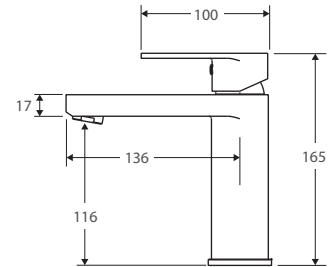

- 1 piece design
- WELS 6 star rated (4.5L/m)

EMPIRE Tall Basin Mixer

\$349 • 221107

- 1 piece design
- WELS 6 star rated (4.5L/m)

EMPIRE Sink Mixer

\$330 • 221105

- Swivel function
- Designed for kitchen / laundry
- WELS 4 star rated (7.5L/m)

EMPIRE Wall Mixer Spout

\$330 • 221106

- Designed for basin / bath
- WELS 5 star rated (5L/m)

EMPIRE Wall Mixer

\$160 • 221101

- Designed for shower / bath
- WELS rating not required

Picture with standard skinny plate (included)