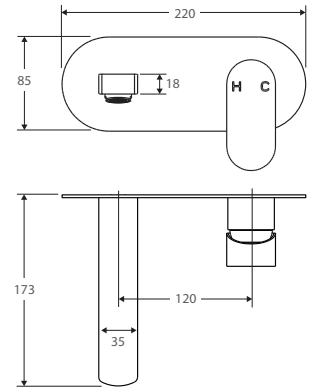

- 1 piece design
- WELS 6 star rated (4.5L/m)

EMPIRE Tall Basin Mixer

\$349 • 221107

- 1 piece design
- WELS 6 star rated (4.5L/m)

EMPIRE Sink Mixer

\$330 • 221105

- Swivel function
- Designed for kitchen / laundry
- WELS 4 star rated (7.5L/m)

EMPIRE Wall Mixer Spout

\$330 • 221106

- Designed for basin / bath
- WELS 5 star rated (5L/m)

EMPIRE Wall Mixer

\$160 • 221101

- Designed for shower / bath
- WELS rating not required

Picture with standard skinny plate (included)

Optional 85mm round plate
ADD \$40 • 221200

EMPIRE Wall Mixer Diverter

\$230 • 221102

- Designed for shower / bath
- WELS rating not required

EMPIRE Bath Outlet

\$125 • 221115

- Wall mounted bath spout
- Integrated aerator
- WELS rating not required