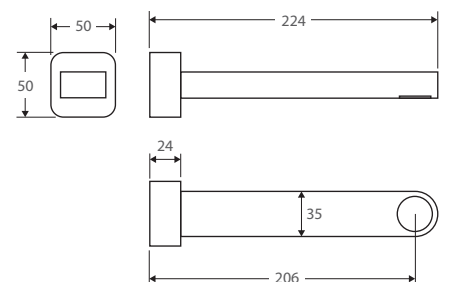

EMPIRE Wall Mixer Spout

\$330 • 221106

- Designed for basin / bath
- WELS 5 star rated (5L/m)

EMPIRE Wall Mixer

\$160 • 221101

- Designed for shower / bath
- WELS rating not required

Picture with standard skinny plate (included)

Optional 85mm round plate
ADD \$40 • 221200

EMPIRE Wall Mixer Diverter

\$230 • 221102

- Designed for shower / bath
- WELS rating not required

EMPIRE Bath Outlet

\$125 • 221115

- Wall mounted bath spout
- Integrated aerator
- WELS rating not required