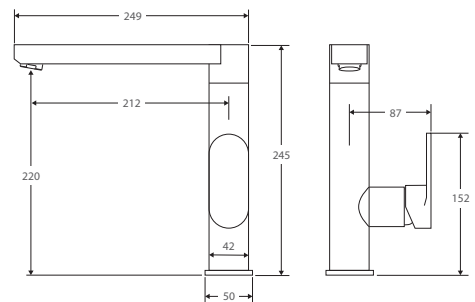

- 1 piece design
- WELS 6 star rated (4.5L/m)

EMPIRE Tall Basin Mixer

\$349 • 221107

- 1 piece design
- WELS 6 star rated (4.5L/m)

EMPIRE Sink Mixer

\$330 • 221105

- Swivel function
- Designed for kitchen / laundry
- WELS 4 star rated (7.5L/m)

EMPIRE Wall Mixer Spout

\$330 • 221106

- Designed for basin / bath
- WELS 5 star rated (5L/m)

EMPIRE Wall Mixer

\$160 • 221101

- Designed for shower / bath
- WELS rating not required

Picture with standard skinny plate (included)