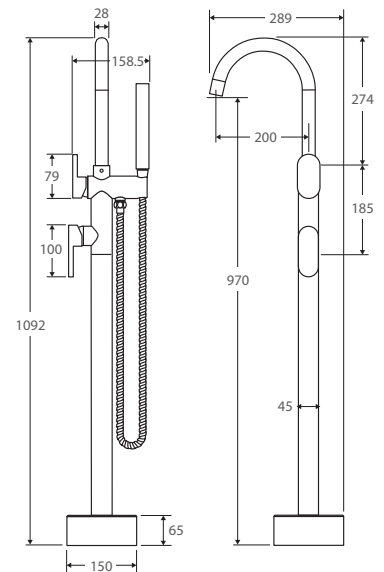

EMPIRE Floor Standing Mixer & Shower Head

$799 • 221113

- Swivel function
- Designed for bath
- ABS hand held shower
- Stainless steel link hose
- WELS 3 star rated (9L/m)

15 YEAR WARRANTY 15 Year Warranty: Ceramic Disc Cartridges

5 YEAR WARRANTY 5 Year Warranty: Replacement Parts or Product

1 YEAR WARRANTY 1 Year Warranty: Labour