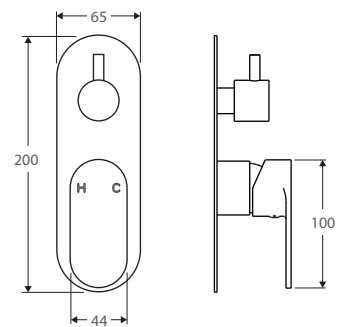

- 1 piece design
- WELS 6 star rated (4.5L/m)

EMPIRE Tall Basin Mixer

\$349 • 221107

- 1 piece design
- WELS 6 star rated (4.5L/m)

EMPIRE Sink Mixer

\$330 • 221105

- Swivel function
- Designed for kitchen / laundry
- WELS 4 star rated (7.5L/m)

EMPIRE Wall Mixer Spout

\$330 • 221106

- Designed for basin / bath
- WELS 5 star rated (5L/m)

EMPIRE Wall Mixer

\$160 • 221101

- Designed for shower / bath
- WELS rating not required

Picture with standard skinny plate (included)

Optional 85mm round plate
ADD \$40 • 221200

EMPIRE Wall Mixer Diverter

\$230 • 221102

- Designed for shower / bath
- WELS rating not required

EMPIRE Bath Outlet

\$125 • 221115

- Wall mounted bath spout
- Integrated aerator
- WELS rating not required