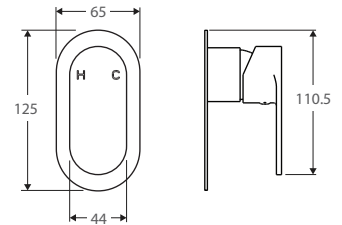

EMPIRE Wall Mixer Spout

\$330 • 221106

- Designed for basin / bath
- WELS 5 star rated (5L/m)

EMPIRE Wall Mixer

\$160 • 221101

- Designed for shower / bath
- WELS rating not required

Picture with standard skinny plate (included)

Optional 85mm round plate
ADD \$40 • 221200

EMPIRE Wall Mixer Diverter

\$230 • 221102

- Designed for shower / bath
- WELS rating not required

EMPIRE Bath Outlet

\$125 • 221115

- Wall mounted bath spout
- Integrated aerator
- WELS rating not required