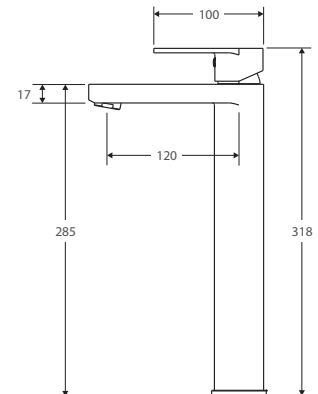

EMPIRE Range Features

- Sleek modern design
- Chrome finish
- Brass construction
- Suitable for mains pressure
- Maximum pressure 500kPa
- Quality European cartridge, 35mm
- Matching Accessories available
- PEX split-proof flexi-hoses

- 1 piece design
- WELS 6 star rated (4.5L/m)

EMPIRE Tall Basin Mixer

\$349 • 221107

- 1 piece design
- WELS 6 star rated (4.5L/m)

EMPIRE Sink Mixer

\$330 • 221105

- Swivel function
- Designed for kitchen / laundry
- WELS 4 star rated (7.5L/m)

EMPIRE Wall Mixer Spout

\$330 • 221106

- Designed for basin / bath
- WELS 5 star rated (5L/m)

EMPIRE Wall Mixer

\$160 • 221101

- Designed for shower / bath
- WELS rating not required

Picture with standard skinny plate (included)