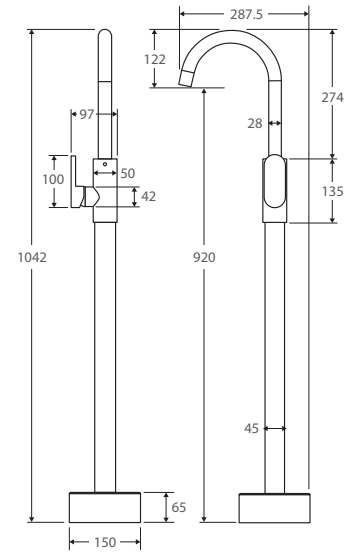

EMPIRE Wall Mixer Spout

\$330 • 221106

- Designed for basin / bath
- WELS 5 star rated (5L/m)

EMPIRE Wall Mixer

\$160 • 221101

- Designed for shower / bath
- WELS rating not required

Picture with standard skinny plate (included)

Optional 85mm round plate
ADD \$40 • 221200

EMPIRE Wall Mixer Diverter

\$230 • 221102

- Designed for shower / bath
- WELS rating not required

EMPIRE Bath Outlet

\$125 • 221115

- Wall mounted bath spout
- Integrated aerator
- WELS rating not required

EMPIRE Floor Standing Mixer

\$599 • 221112

- Swivel function
- Designed for bath
- WELS rating not required

15 YEAR WARRANTY 15 Year Warranty: Ceramic Disc Cartridges

5 YEAR WARRANTY 5 Year Warranty: Replacement Parts or Product

1 YEAR WARRANTY 1 Year Warranty: Labour

EMPIRE Floor Standing Mixer & Shower Head

\$799 • 221113

- Swivel function
- Designed for bath
- ABS hand held shower
- Stainless steel link hose
- WELS 3 star rated (9L/m)