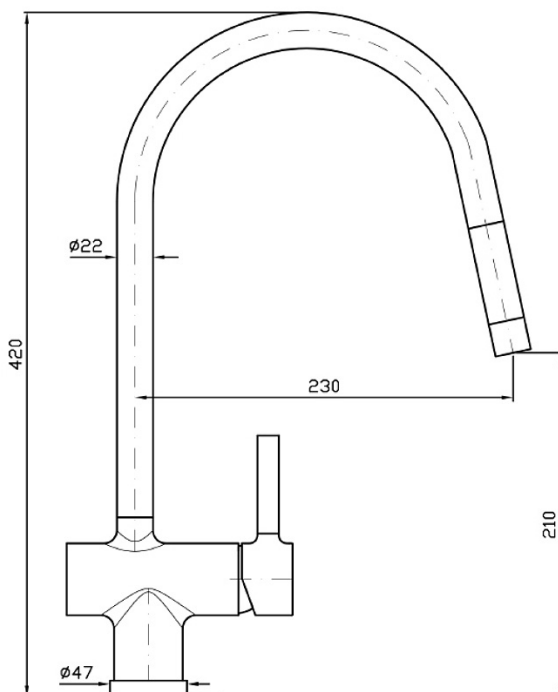

Pan Sink Mixer with Pull Out Nozzle

ZP6285.SB

WELS: 5 stars

Litres/minute: 5L

WELS License: 0023

Finish: Satin Black

The Pan sink mixer with pull out nozzle is Zucchetti's interpretation of the basic cylinder type mixer tapware. Pan begins with classic archetypes and goes on to develop completely original aesthetics and new types of taps. Designers Roberto and Ludovica Palomba have concentrated their attention on the joint between the vertical and horizontal elements. As in nature there are no cuts and weldings, so that the spout and handle have a soft connection to the body, like the branch to the trunk of a tree.

The Pan mixer with pull out nozzle features a one piece cast brass spout for the ultimate in strength.

Spout projection of 230mm.

*Conditions apply.