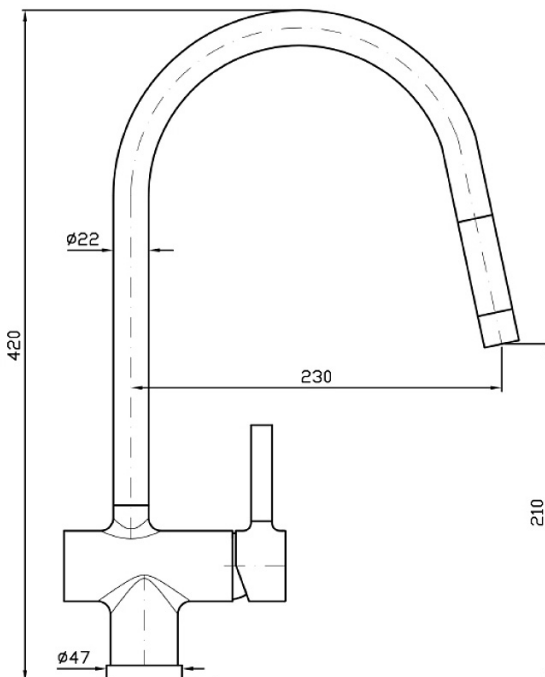

Pan Sink Mixer with Pull Out Nozzle

ZP6285

WELS: 5 stars

Litres/minute: 5L

WELS License: 0023

Finish: Chrome

Custom Finishes available:

Brushed Nickel, White, Satin Black, Titanium Grey, Brushed Light Gold, Rose Gold PVD.

Specialty finishes available upon request.

The Pan sink mixer with pull out nozzle is Zucchetti's interpretation of the basic cylinder type mixer tapware. Pan begins with classic archetypes and goes on to develop completely original aesthetics and new types of taps. Designers Roberto and Ludovica Palomba have concentrated their attention on the joint between the vertical and horizontal elements. As in nature there are no cuts and weldings, so that the spout and handle have a soft connection to the body, like the branch to the trunk of a tree.

The Pan mixer with pull out nozzle features a one piece cast brass spout for the ultimate in strength and 1500mm flexible hose.

Spout projection of 230mm.

WARRANTY
15 years

*Conditions apply.

streamline

www.streamlineproducts.com.au | Ph: 1300 735 352

Dimensions are in millimeters and are subject to manufacturing variations. Streamline reserves the right to vary specifications at any time without notice. Information provided within this specification sheet is correct at the date of printing. Please confirm all particulars with your sales consultant prior to purchase.