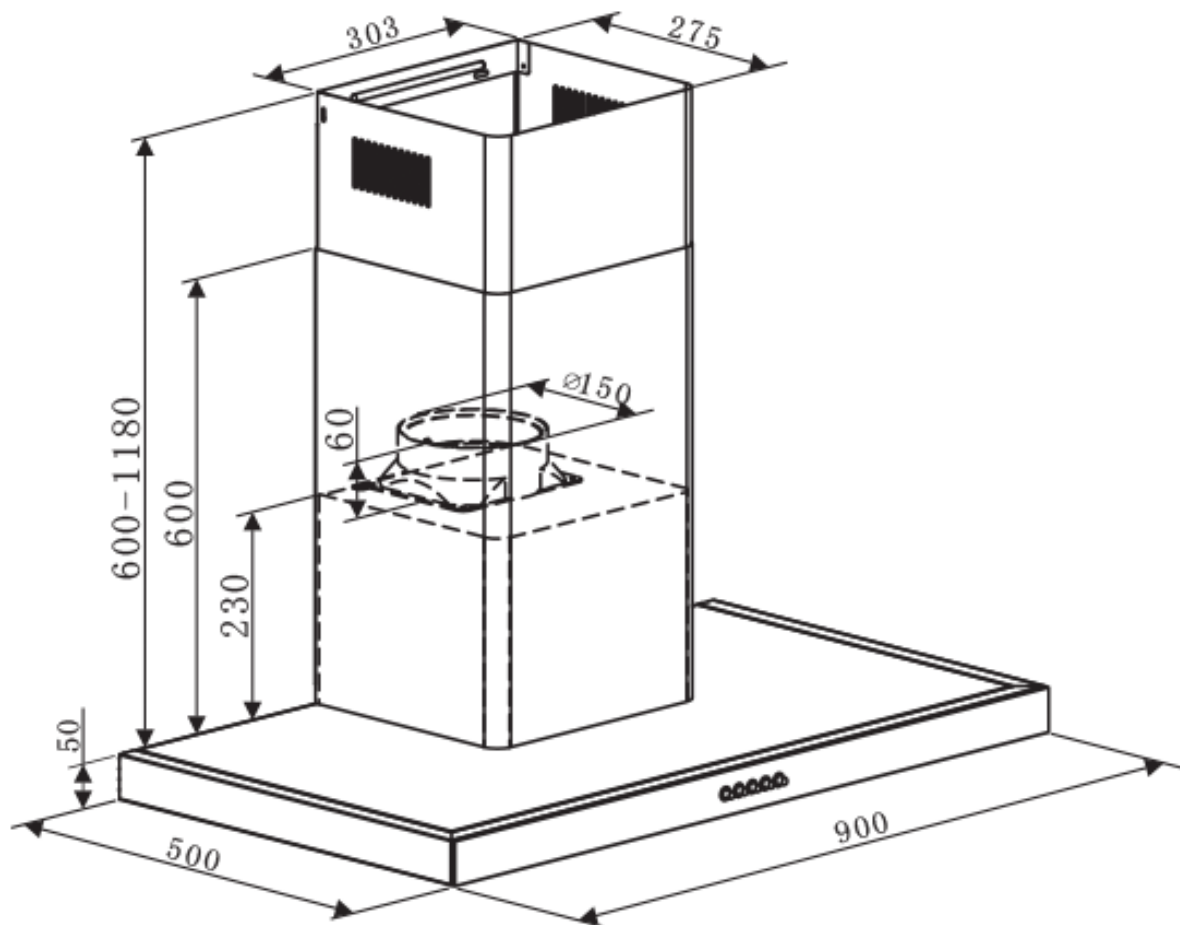

# 90cm Strait Touch Control Canopy

**+ Technical Specifications** All specifications and product sizes may be varied by the manufacturer without notice. Euro Appliances are not responsible for any errors or omissions. Pictures, specifications and dimensions are for illustration purposes only and cut outs for appliances should only be physical product measurements. All dimensions and information are for indicative use only. Please refer to all technical specifications in product booklet supplied with appliance, prior to installation.

**Contact the Customer Care Centre for product support on toll free 1800 440 335**

*Dimensions*

bringing european quality to your home