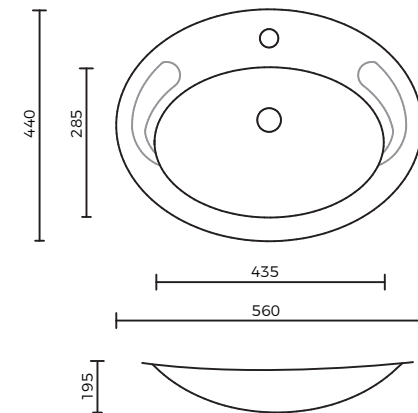

SPEC PACK EI TRADE COLLECTION

SPEC SHEET

EI TRADE 1TH OVAL DROP IN BASIN

PRODUCT CODE:

75115B

FEATURES:

- / 5.8L capacity
- / Complete with chrome overflow
- / Available with 1 or 3 tapholes
- / Gloss white china basin

OVERALL DIMENSIONS:

560 L x 440 W x 195mm D

VARIATIONS:

- | | |
|--------------------------|--------|
| 1 tap hole, plug & waste | 75032 |
| 1 tap hole, pop up waste | 75033 |
| 3 tap hole | 75116B |
| 3 tap hole, plug & waste | 75034 |
| 3 tap hole, pop up waste | 75035 |

WARRANTY:

5 years on bowl

Disclaimer: All measurement are in millimetres and are solely for reference purposes. Colours have been reproduced with as much accuracy as possible. Any changes resulting from technical advance of design or colour may be made without prior notice. Tapware, accessories and appliances are for illustration purposes only. Further information on warranties is available at www.everhard.com.au