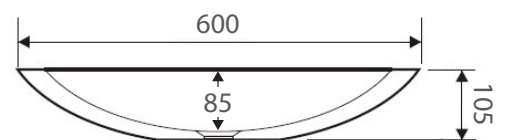

|                     |                 |
|---------------------|-----------------|
| <b>Product Code</b> | <b>CSB01-MB</b> |
| Barcode             | 9347900015255   |

|                       |                    |
|-----------------------|--------------------|
| <b>Specifications</b> |                    |
| Outer Dimensions      | 600 x 350 x 105 mm |
| Inner Bowl Depth      | 85 mm              |
| Bowl Capacity         | 6 Litres           |
| Weight                | 8.5 kg             |

All measurements are in millimetres and subject to change without notice.

Effective 1st May 2017.

CSB01

CSB01-GREY

CSB01-B

Base: 215 wide x 130 deep