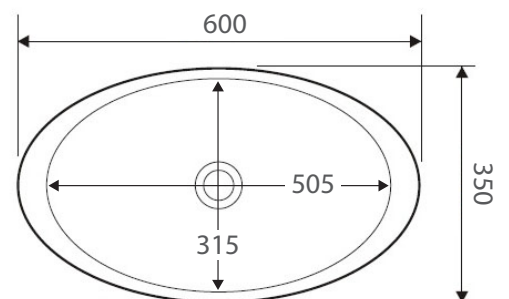

|                     |                 |
|---------------------|-----------------|
| <b>Product Code</b> | <b>CSB01-MB</b> |
| Barcode             | 9347900015255   |

|                       |                    |
|-----------------------|--------------------|
| <b>Specifications</b> |                    |
| Outer Dimensions      | 600 x 350 x 105 mm |
| Inner Bowl Depth      | 85 mm              |
| Bowl Capacity         | 6 Litres           |
| Weight                | 8.5 kg             |

All measurements are in millimetres and subject to change without notice.

Effective 1st May 2017.

CSB01

CSB01-GREY

CSB01-B

Base: 215 wide x 130 deep