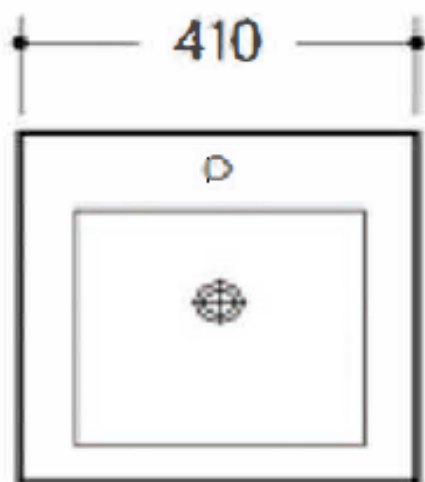

CHOICE SUPPLIES

BATHROOM • KITCHEN • LAUNDRY

Drop-In Vanity Basin

Features

Product Model - K501

item Code - 141151001

Dimensions - 410 x 410 x 180mm

Colour - White

Waste - 32mm O/F

Overflow - Overflow Fitted

All dimensions in millimetres.
All sizes are nominal.

2/820 Princes Hwy, Springvale VIC 3171
P: (03) 9548 1033 | info@choicesupplies.com.au
www.choicesupplies.com.au