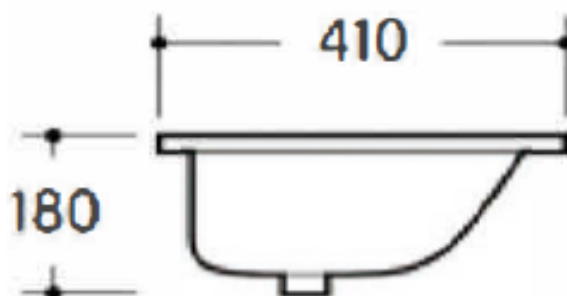

CHOICE SUPPLIES

BATHROOM • KITCHEN • LAUNDRY

Drop-In Vanity Basin

Features

Product Model - K501

item Code - 141151001

Dimensions - 410 x 410 x 180mm

Colour - White

Waste - 32mm O/F

Overflow - Overflow Fitted

All dimensions in millimetres.
All sizes are nominal.

2/820 Princes Hwy, Springvale VIC 3171
P: (03) 9548 1033 | info@choicesupplies.com.au
www.choicesupplies.com.au