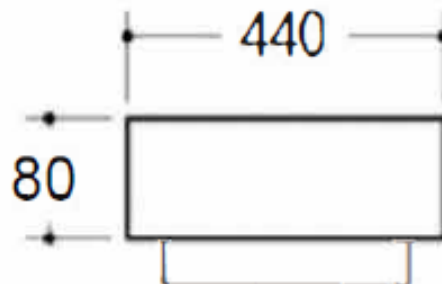

### Features

Product Model - K508

item Code - 141151022

Dimensions - 500 x 440 x 80mm

Colour - White

Waste - 32mm O/F

Overflow - Overflow Fitted

All dimensions in millimetres.  
All sizes are nominal.