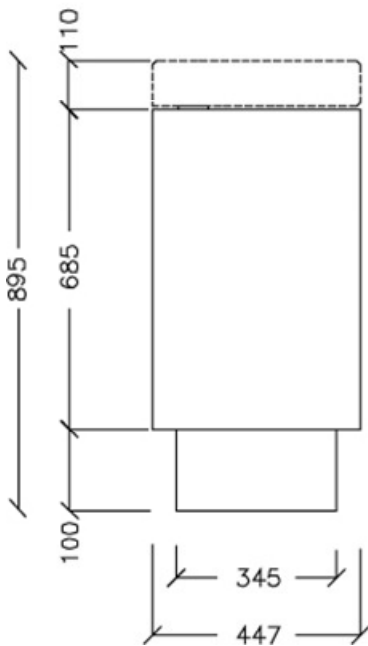

Edo Floor Mounted Cabinet

Shown with
FC10MUL01

TECHNICAL SPECIFICATIONS

Optional Basin

FC10MUL01

PRODUCT NO: **ED10SF0401** Edo Floor Mounted Cabinet H785 x W447 x D250mm

Note: suits Argent Basin Mode FC10MUL01

BASIN NOT INCLUDED

Basin available exclusively with Right Hand Landing