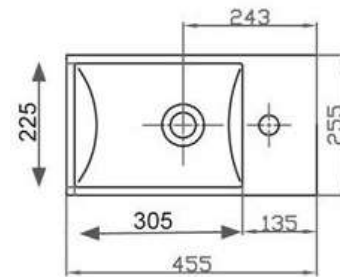

Edo Floor Mounted Cabinet

Shown with
FC10MUL01

TECHNICAL SPECIFICATIONS

Optional Basin

FC10MUL01

PRODUCT NO: **ED10SF0401** Edo Floor Mounted Cabinet H785 x W447 x D250mm

Note: suits Argent Basin Mode FC10MUL01