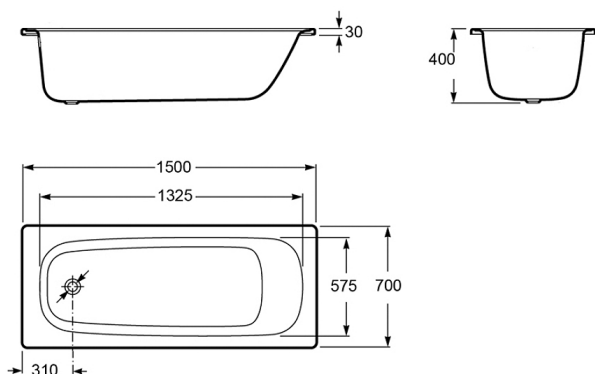

Fedra 1500 Bath

65000

Capacity: 170L

Finish: Porcelain on Steel

Overflow: No

Waste assembly supplied: No

The Fedra 1500 bath, made by Gala of Spain, has a simple conservative form that has ensured it has become a timeless design. The gentle and ergonomic internal shape gives you a comfortable bathing experience.