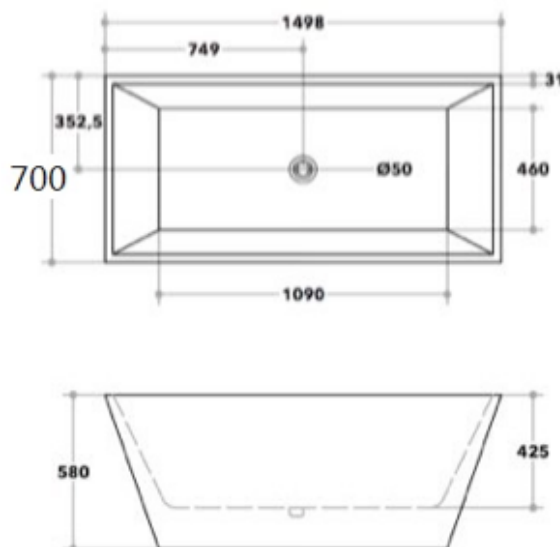

2/820 Princes Hwy, Springvale VIC 3171

P: (03) 9548 1033 | info@choicesupplies.com.au

www.choicesupplies.com.au