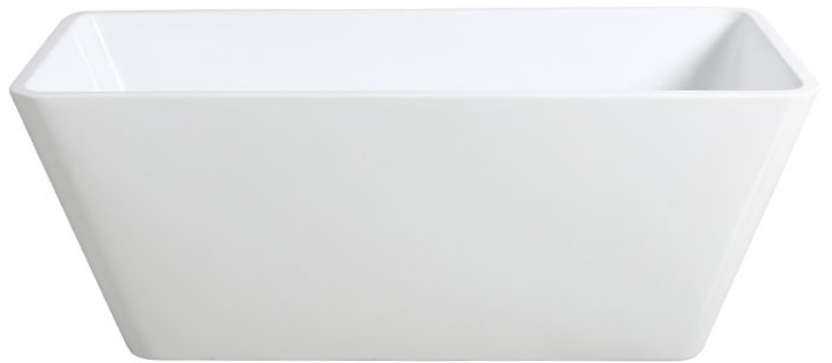

CE CERAMIC EXCHANGE

SIMPLY EXCELLENT