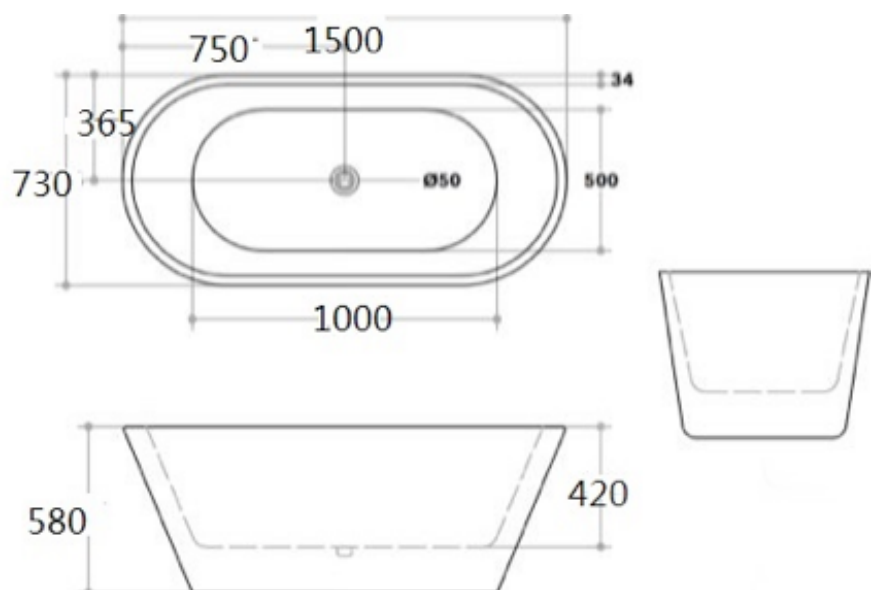

2/820 Princes Hwy, Springvale VIC 3171

P: (03) 9548 1033 | info@choicesupplies.com.au

www.choicesupplies.com.au