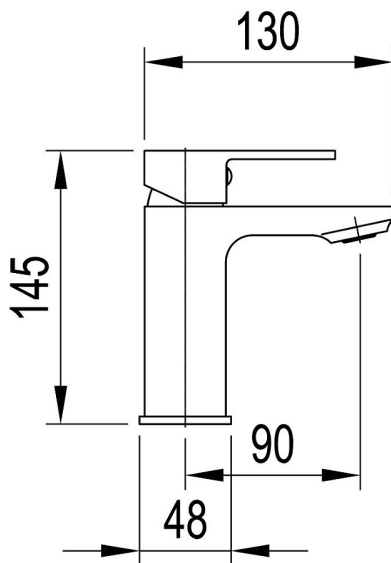

## Axus Basin Mixer

AX01210.MB

**WELS:** 6 stars

**Litres/minute:** 4L

**WELS License:** 1483

**Finish:** Matte Black

From the geometrical, yet comfortable, shape of the handle, to the fluid form that wraps the aerated outlets, the Axus basin mixer encompasses all the elements of today's contemporary look.