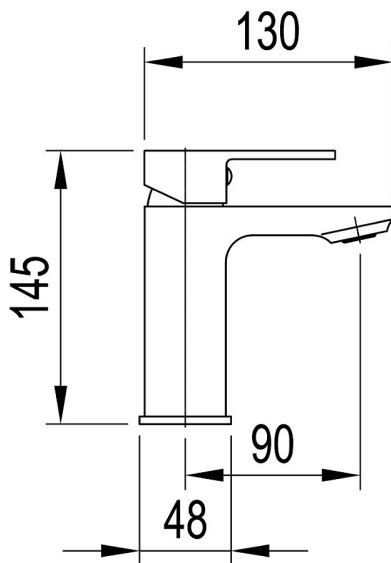

Axus Basin Mixer

AX01210

WELS: 6 stars

Litres/minute: 4L

WELS License: 1483

Finishes available: Chrome, Matte Black and Satin Nickel PVD

From the geometrical, yet comfortable, shape of the handle, to the fluid form that wraps the aerated outlets, the Axus basin mixer encompasses all the elements of today's contemporary look.

*Conditions apply.

streamline

www.streamlineproducts.com.au | Ph: 1300 735 352

Dimensions are in millimeters and are subject to manufacturing variations. Streamline reserves the right to vary specifications at any time without notice. Information provided within this specification sheet is correct at the date of printing. Please confirm all particulars with your sales consultant prior to purchase.
Version: 1.1 - June 2017