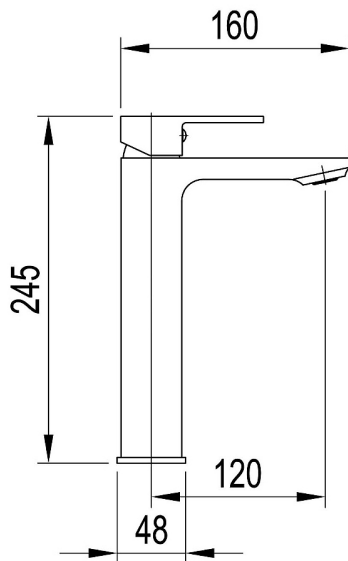

Axis Extended Height Basin Mixer

AXO1211

WELS: 6 stars

Litres/minute: 4L

WELS License: 1483

Finishes available: Chrome, Matte Black and Satin Nickel PVD

From the geometrical, yet comfortable, shape of the handle, to the fluid form that wraps the aerated outlets, the Axis extended height basin mixer encompasses all the elements of today's contemporary look.