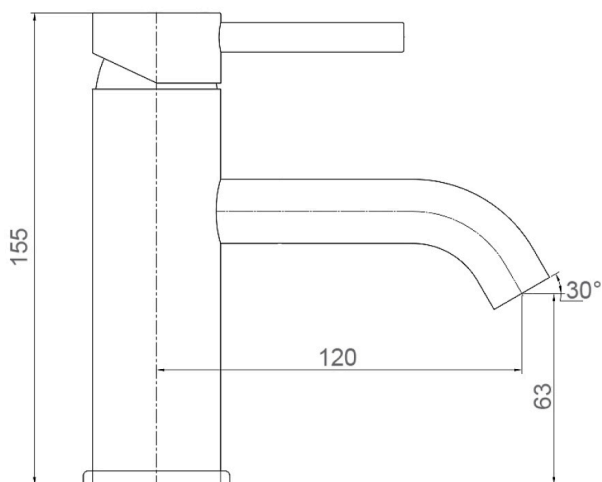

Axis Basin Mixer Matte Black

AX01310.SN

WELS: 5 stars

Litres/minute: 5L

Finish: Satin Nickel PVD

WARRANTY
15 years

*Conditions apply.

streamline

www.streamlineproducts.com.au | Ph: 1300 735 352

Dimensions are in millimeters and are subject to manufacturing variations. Streamline reserves the right to vary specifications at any time without notice. Information provided within this specification sheet is correct at the date of printing. Please confirm all particulars with your sales consultant prior to purchase.
Version: 1.2 - June 2017