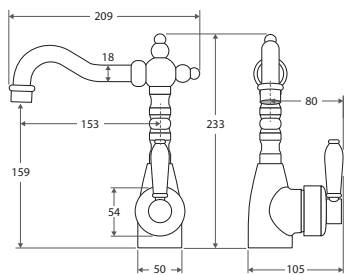

MIXERS & TAPWARE

ELEANOR Chrome  
 Modern Vintage Collection

- CHOICE OF HANDLE FINISHES
- QUALITY EUROPEAN CARTRIDGES
- BRASS CONSTRUCTION
- MAINS PRESSURE, MAX 500kPa

**ELEANOR Wall Mixer**

- Designed for shower / bath
- WELS rating not required

with CERAMIC handle  
**\$199 • 202101**

with CHROME handle  
**\$259 • 202101CC**

**ELEANOR Wall Mixer Diverter**

- Designed for shower / bath
- WELS rating not required

with CERAMIC handle  
**\$275 • 202102**

with CHROME handle  
**\$325 • 202102CC**

**ELEANOR Shepherds Crook Basin Mixer**

- Swivel function
- Designed for basins
- WELS 5 star rated (5.5L/m)

with CERAMIC handle  
**\$299 • 202103**

with CHROME handle  
**\$359 • 202103CC**

**ELEANOR Shepherds Crook Sink Mixer**

- Swivel function
- Designed for kitchen and above counter basins
- WELS 5 star rated (5.5L/m)

with CERAMIC handle  
**\$399 • 202105**

with CHROME handle  
**\$459 • 202105CC**