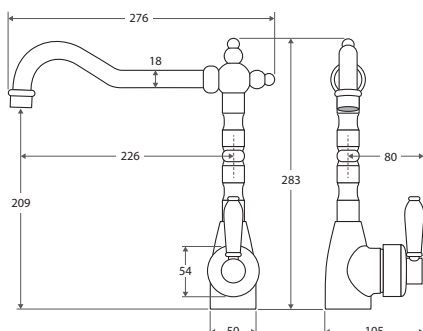

with CHROME handle  
**\$325 • 202102CC**

**ELEANOR Shepherds Crook Basin Mixer**

- Swivel function
- Designed for basins
- WELS 5 star rated (5.5L/m)

with CERAMIC handle  
**\$299 • 202103**

with CHROME handle  
**\$359 • 202103CC**

**ELEANOR Shepherds Crook Sink Mixer**

- Swivel function
- Designed for kitchen and above counter basins
- WELS 5 star rated (5.5L/m)

with CERAMIC handle  
**\$399 • 202105**

with CHROME handle  
**\$459 • 202105CC**