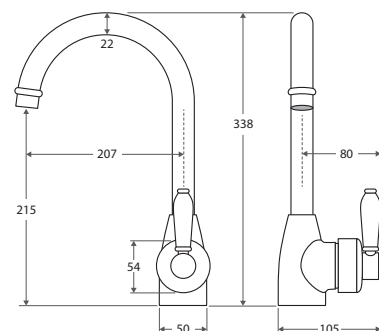

**ELEANOR Shepherds Crook Sink Mixer**

- Swivel function
- Designed for kitchen and above counter basins
- WELS 5 star rated (5.5L/m)

with CERAMIC handle  
**\$399 • 202105**

with CHROME handle  
**\$459 • 202105CC**

#### ELEANOR Floor Mixer & Shower

- Swivel function
- Designed for baths
- WELS 3 star rated (9L/m)

with CERAMIC handle  
\$939 • 202113

with CHROME handle  
\$939 • 202113CC

#### ELEANOR Gooseneck Basin Mixer

- Swivel function
- Designed for basins
- WELS 5 star rated (5.5L/m)

with CERAMIC handle  
\$299 • 202104

with CHROME handle  
\$359 • 202104CC

#### ELEANOR Gooseneck Sink Mixer

- Swivel function
- Designed for kitchen and above counter basins
- WELS 5 star rated (5.5L/m)

with CERAMIC handle  
\$399 • 202109

with CHROME handle  
\$459 • 202109CC