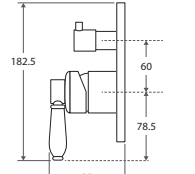

ELEANOR Wall Mixer Diverter

- Designed for shower / bath
- WELS rating not required

with CERAMIC handle
$275 • 202102

with CHROME handle
$325 • 202102CC