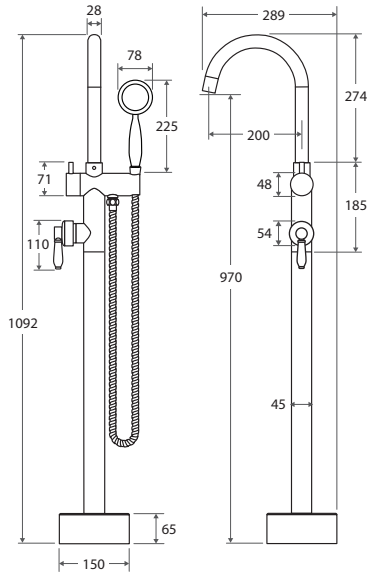

with CHROME handle  
**\$325 • 202102CC**

**ELEANOR Shepherds Crook Basin Mixer**

- Swivel function
- Designed for basins
- WELS 5 star rated (5.5L/m)

with CERAMIC handle  
**\$299 • 202103**

with CHROME handle  
**\$359 • 202103CC**

**ELEANOR Shepherds Crook Sink Mixer**

- Swivel function
- Designed for kitchen and above counter basins
- WELS 5 star rated (5.5L/m)

with CERAMIC handle  
**\$399 • 202105**

with CHROME handle  
**\$459 • 202105CC**

#### ELEANOR Floor Mixer & Shower

- Swivel function
- Designed for baths
- WELS 3 star rated (9L/m)

with CERAMIC handle  
\$939 • 202113

with CHROME handle  
\$939 • 202113CC