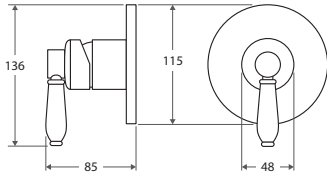

MIXERS & TAPWARE

ELEANOR Chrome  
 Modern Vintage Collection

- CHOICE OF HANDLE FINISHES
- QUALITY EUROPEAN CARTRIDGES
- BRASS CONSTRUCTION
- MAINS PRESSURE, MAX 500kPa

**ELEANOR Wall Mixer**

- Designed for shower / bath
- WELS rating not required

with CHROME handle  
**\$325 • 202102CC**

**ELEANOR Shepherds Crook Basin Mixer**

- Swivel function
- Designed for basins
- WELS 5 star rated (5.5L/m)

with CERAMIC handle  
**\$299 • 202103**

with CHROME handle  
**\$359 • 202103CC**