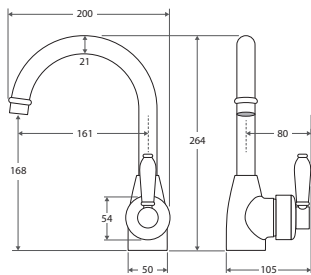

**ELEANOR Shepherds Crook Sink Mixer**

- Swivel function
- Designed for kitchen and above counter basins
- WELS 5 star rated (5.5L/m)

with CERAMIC handle  
**\$399 • 202105**

with CHROME handle  
**\$459 • 202105CC**

#### ELEANOR Floor Mixer & Shower

- Swivel function
- Designed for baths
- WELS 3 star rated (9L/m)

with CERAMIC handle  
\$939 • 202113

with CHROME handle  
\$939 • 202113CC

#### ELEANOR Gooseneck Basin Mixer

- Swivel function
- Designed for basins
- WELS 5 star rated (5.5L/m)

with CERAMIC handle  
\$299 • 202104

with CHROME handle  
\$359 • 202104CC

#### ELEANOR Gooseneck Sink Mixer

- Swivel function
- Designed for kitchen and above counter basins
- WELS 5 star rated (5.5L/m)

with CERAMIC handle  
\$399 • 202109

with CHROME handle  
\$459 • 202109CC