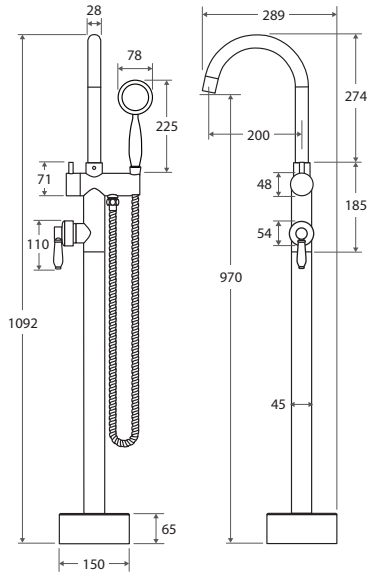

with CERAMIC handle **\$299 • 202102BK**
 with CHROME handle **\$359 • 202102BL**

ELEANOR Shepherds Crook Basin Mixer

- Swivel function
- Designed for basins
- WELS 5 star rated (5.5L/m)

with CERAMIC handle **\$349 • 202103BK**
 with CHROME handle **\$409 • 202103BL**

ELEANOR Shepherds Crook Sink Mixer

- Swivel function
- Designed for kitchen and above counter basins
- WELS 5 star rated (5.5L/m)

with CERAMIC handle **\$499 • 202105BK**
 with CHROME handle **\$559 • 202105BL**

MIXERS & TAPWARE

ELEANOR Floor Mixer & Shower

- Swivel function
- Designed for baths
- WELS 3 star rated (9L/m)

with CERAMIC handle
\$1168 • 202113BK

with CHROME handle
\$1168 • 202113BL

ELEANOR Gooseneck Basin Mixer

- Swivel function
- Designed for basins
- WELS 5 star rated (5.5L/m)

with CERAMIC handle
\$349 • 202104BK

with CHROME handle
\$409 • 202104BL

ELEANOR Gooseneck Sink Mixer

- Swivel function
- Designed for kitchen and above counter basins
- WELS 5 star rated (5.5L/m)