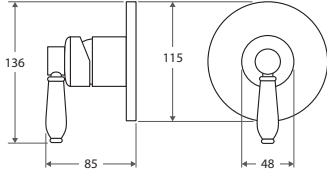

ELEANOR Wall Mixer

- Designed for shower / bath
- WELS rating not required

with CERAMIC handle **\$249 • 202101BK**
 with CHROME handle **\$309 • 202101BL**

ELEANOR Wall Mixer Diverter

- Designed for shower / bath
- WELS rating not required

with CERAMIC handle **\$299 • 202102BK**
 with CHROME handle **\$359 • 202102BL**

ELEANOR Shepherds Crook Basin Mixer

- Swivel function
- Designed for basins
- WELS 5 star rated (5.5L/m)

with CERAMIC handle **\$349 • 202103BK**
 with CHROME handle **\$409 • 202103BL**

ELEANOR Shepherds Crook Sink Mixer

- Swivel function
- Designed for kitchen and above counter basins
- WELS 5 star rated (5.5L/m)

with CERAMIC handle **\$499 • 202105BK**
 with CHROME handle **\$559 • 202105BL**