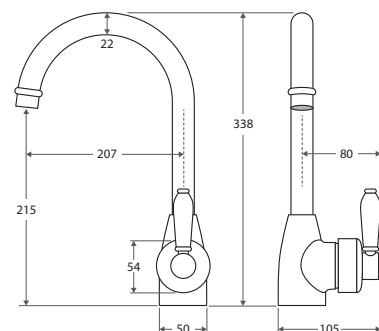

with CERAMIC handle **\$299 • 202102BK**
 with CHROME handle **\$359 • 202102BL**

ELEANOR Shepherds Crook Basin Mixer

- Swivel function
- Designed for basins
- WELS 5 star rated (5.5L/m)

with CERAMIC handle **\$349 • 202103BK**
 with CHROME handle **\$409 • 202103BL**

ELEANOR Shepherds Crook Sink Mixer

- Swivel function
- Designed for kitchen and above counter basins
- WELS 5 star rated (5.5L/m)

with CERAMIC handle **\$499 • 202105BK**
 with CHROME handle **\$559 • 202105BL**

MIXERS & TAPWARE

ELEANOR Floor Mixer & Shower

- Swivel function
- Designed for baths
- WELS 3 star rated (9L/m)

with CERAMIC handle
\$1168 • 202113BK

with CHROME handle
\$1168 • 202113BL

ELEANOR Gooseneck Basin Mixer

- Swivel function
- Designed for basins
- WELS 5 star rated (5.5L/m)

with CERAMIC handle
\$349 • 202104BK

with CHROME handle
\$409 • 202104BL

ELEANOR Gooseneck Sink Mixer

- Swivel function
- Designed for kitchen and above counter basins
- WELS 5 star rated (5.5L/m)