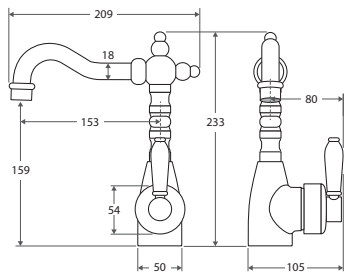

ELEANOR Wall Mixer

- Designed for shower / bath
- WELS rating not required

with CERAMIC handle **\$249 • 202101BK**
 with CHROME handle **\$309 • 202101BL**

ELEANOR Wall Mixer Diverter

- Designed for shower / bath
- WELS rating not required

with CERAMIC handle **\$299 • 202102BK**
 with CHROME handle **\$359 • 202102BL**

ELEANOR Shepherds Crook Basin Mixer

- Swivel function
- Designed for basins
- WELS 5 star rated (5.5L/m)

with CERAMIC handle **\$349 • 202103BK**
 with CHROME handle **\$409 • 202103BL**

ELEANOR Shepherds Crook Sink Mixer

- Swivel function
- Designed for kitchen and above counter basins
- WELS 5 star rated (5.5L/m)

with CERAMIC handle **\$499 • 202105BK**
 with CHROME handle **\$559 • 202105BL**