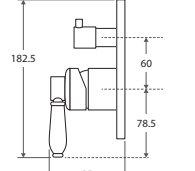

ELEANOR Wall Mixer

- Designed for shower / bath
- WELS rating not required

with CERAMIC handle **\$249 • 202101BK**
 with CHROME handle **\$309 • 202101BL**

ELEANOR Wall Mixer Diverter

- Designed for shower / bath
- WELS rating not required

with CERAMIC handle **\$299 • 202102BK**
 with CHROME handle **\$359 • 202102BL**

ELEANOR Shepherds Crook Basin Mixer

- Swivel function
- Designed for basins
- WELS 5 star rated (5.5L/m)

with CERAMIC handle **\$349 • 202103BK**
 with CHROME handle **\$409 • 202103BL**

ELEANOR Shepherds Crook Sink Mixer

- Swivel function
- Designed for kitchen and above counter basins
- WELS 5 star rated (5.5L/m)

with CERAMIC handle **\$499 • 202105BK**
 with CHROME handle **\$559 • 202105BL**