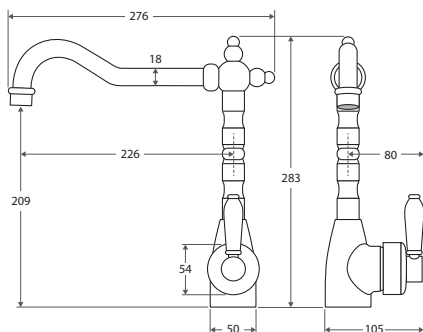

with CERAMIC handle **\$299 • 202102BK**
 with CHROME handle **\$359 • 202102BL**

ELEANOR Shepherds Crook Basin Mixer

- Swivel function
- Designed for basins
- WELS 5 star rated (5.5L/m)

with CERAMIC handle **\$349 • 202103BK**
 with CHROME handle **\$409 • 202103BL**

ELEANOR Shepherds Crook Sink Mixer

- Swivel function
- Designed for kitchen and above counter basins
- WELS 5 star rated (5.5L/m)

with CERAMIC handle **\$499 • 202105BK**
 with CHROME handle **\$559 • 202105BL**

MIXERS & TAPWARE

ELEANOR Floor Mixer & Shower

- Swivel function
- Designed for baths
- WELS 3 star rated (9L/m)

with CERAMIC handle
\$1168 • 202113BK

with CHROME handle
\$1168 • 202113BL

ELEANOR Gooseneck Basin Mixer