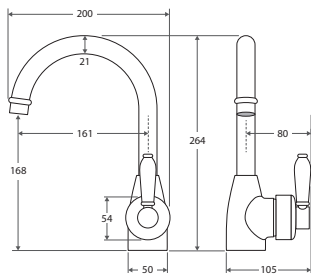

with CERAMIC handle **\$299 • 202102BK**
 with CHROME handle **\$359 • 202102BL**

ELEANOR Shepherds Crook Basin Mixer

- Swivel function
- Designed for basins
- WELS 5 star rated (5.5L/m)

with CERAMIC handle **\$349 • 202103BK**
 with CHROME handle **\$409 • 202103BL**

ELEANOR Shepherds Crook Sink Mixer

- Swivel function
- Designed for kitchen and above counter basins
- WELS 5 star rated (5.5L/m)

with CERAMIC handle **\$499 • 202105BK**
 with CHROME handle **\$559 • 202105BL**

MIXERS & TAPWARE

ELEANOR Floor Mixer & Shower

- Swivel function
- Designed for baths
- WELS 3 star rated (9L/m)

with CERAMIC handle
\$1168 • 202113BK

with CHROME handle
\$1168 • 202113BL

ELEANOR Gooseneck Basin Mixer

- Swivel function
- Designed for basins
- WELS 5 star rated (5.5L/m)

with CERAMIC handle
\$349 • 202104BK

with CHROME handle
\$409 • 202104BL

ELEANOR Gooseneck Sink Mixer

- Swivel function
- Designed for kitchen and above counter basins
- WELS 5 star rated (5.5L/m)