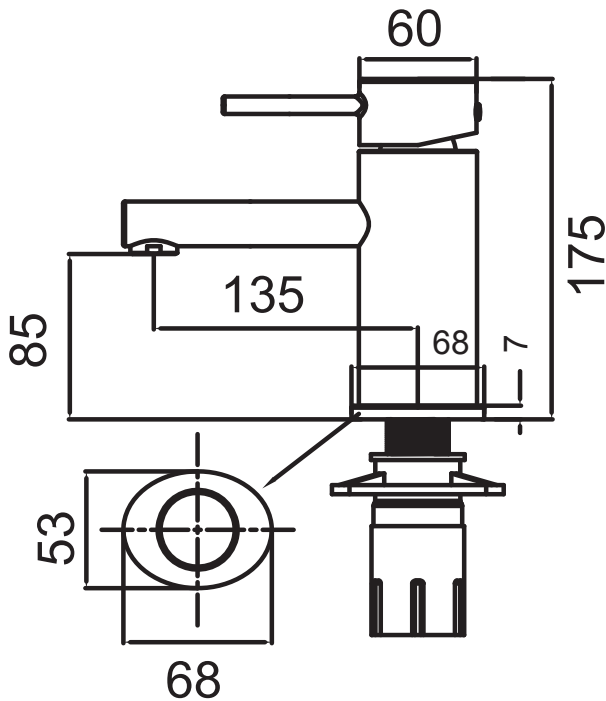

01-0011
OVALO BASIN MIXER

FINISH: Chrome

CONSTRUCTION: Brass
CARTRIDGE TYPE: 35mm ceramic
SUPPLY: Mains Pressure
CONNECTIONS: 1/2" BSP Female
WORKING PRESSURES: 150 - 500 kpa
OPERATING TEMPERATURE: 5°C to 70°C*

*Refer AS/NZS 3500

- 35mm ceramic disc cartridge can be adjusted to reduce water temperature settings, saving energy
- Solid brass construction for longevity
- Fixed spout fitted with Adjustable Stream Direction Aerator
- Fast-fit installation method
- Stainless steel flexible hoses - 1/2" BSP female
- Suitable for mains pressure installation
- WELS 4 Star, 7.5l/min