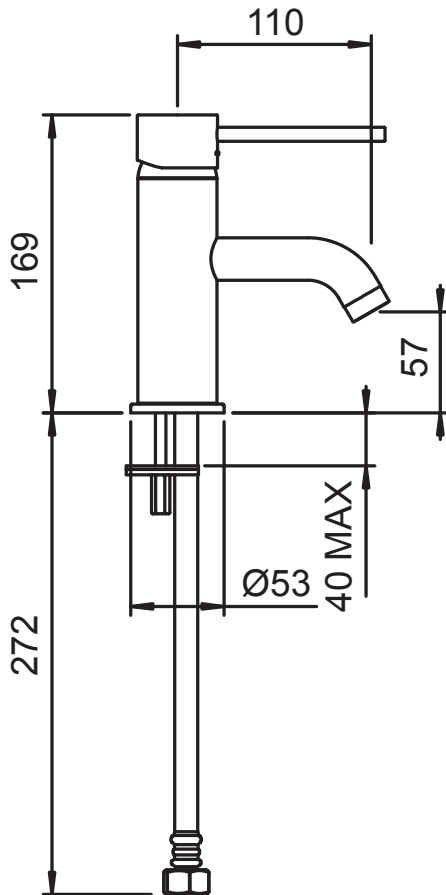

## MINIMALIST BASIN MIXER

**FINISH:** Chrome

**CONSTRUCTION:** Brass

**CARTRIDGE TYPE:** 40mm ceramic

**SUPPLY:** Mains Pressure

**CONNECTIONS:** 1/2" BSP Female

**WORKING PRESSURES:** 150 - 500 kpa

**OPERATING TEMPERATURE:** 5°C to 70°C\*

\*Refer AS/NZS 3500

- 40mm ceramic disc cartridge can be adjusted to reduce the temperature setting, saving energy.
- Pin lever handle
- Fixed cast spout fitted with Adjustable Stream Direction Aerator
- Twin-stud mounting for secure basin installation
- Stainless steel flexible hoses - 1/2" BSP female
- Suitable for mains pressure installation
- WELS 4 Star 7.5l/min