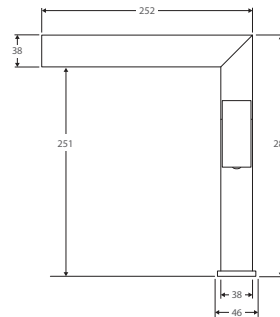

JET Orb Sink Mixer

$399 • 217116

- Gooseneck style with swivel function
- Registered design
- Designed for kitchen / laundry
- WELS 5 star rated (5L/m)
- 25mm cartridge

15 YEAR WARRANTY 15 Year Warranty: Ceramic Disc Cartridges

15 YEAR WARRANTY 15 Year Warranty: Labour on Cartridges

15 YEAR WARRANTY 15 Year Warranty: Replacement Parts or Product

JET Deluxe Sink Mixer

$275 • 217109

- Swivel function
- Designed for kitchen / laundry
- WELS 4 star rated (6.5L/m)
- 35mm cartridge