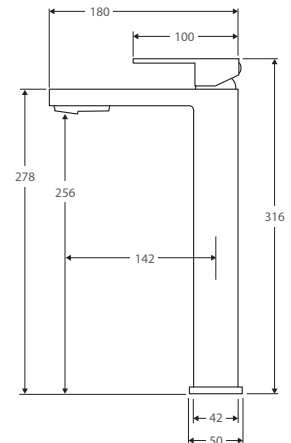

JET Range Features

- Square modern design
- Chrome finish
- Brass construction
- Quality European cartridge, 25/35mm
- Suitable for mains pressure
- Maximum pressure 500kPa
- Matching Accessories available

- 1 piece design
- WELS 5 star rated (5L/m)
- 35mm cartridge

JET Tall Basin Mixer

\$299 • 217107

- 1 piece design
- WELS 5 star rated (5L/m)
- 35mm cartridge

JET Sink Mixer

\$199 • 217105

- Swivel function
- Designed for kitchen / laundry
- WELS 4 star rated (6.5L/m)
- 35mm cartridge