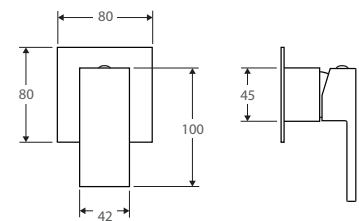

JET Wall Mixer

JET Wall Mixer with 80mm plate • $140 • 217101

Larger 110mm replacement plate only • $40 (plate only) • 217200

- Shower / bath mixer
- WELS rating not required
- 35mm cartridge