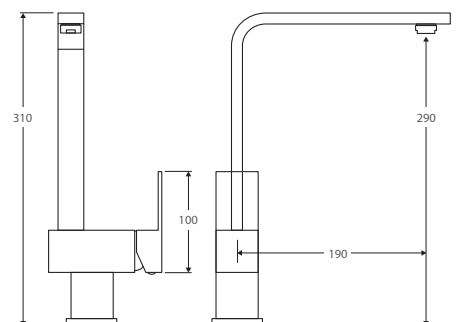

- 1 piece design
- WELS 5 star rated (5L/m)
- 35mm cartridge

JET Tall Basin Mixer

\$299 • 217107

- 1 piece design
- WELS 5 star rated (5L/m)
- 35mm cartridge

JET Sink Mixer

\$199 • 217105

- Swivel function
- Designed for kitchen / laundry
- WELS 4 star rated (6.5L/m)
- 35mm cartridge

JET Short Basin Mixer

\$160 • 217114

- 1 piece design
- WELS 5 star rated (5L/m)
- 25mm cartridge

JET Gooseneck Basin Mixer

\$225 • 217104

- Fixed position design
- WELS 5 star rated (5L/m)
- 35mm cartridge

JET Wall Mixer with Spout

\$399 • 217106

- Designed for bath / basin
- WELS 5 star rated (5L/m)
- 35mm cartridge

JET Wall Mixer

JET Wall Mixer with 80mm plate • \$140 • 217101

Larger 110mm replacement plate only • \$40 (plate only) • 217200