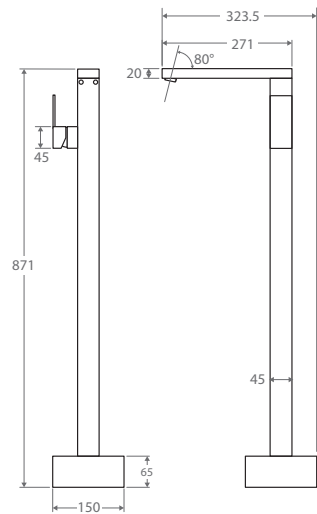

JET Floor Mounted Mixer

$599 • 217108

- Fixed, tall mixer
- Designed for bath
- WELS rating not required
- 35mm cartridge

15 YEAR WARRANTY 15 Year Warranty: Ceramic Disc Cartridges

5 YEAR WARRANTY 5 Year Warranty: Replacement Parts or Product

1 YEAR WARRANTY 1 Year Warranty: Labour