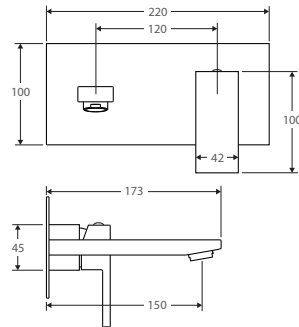

JET Short Basin Mixer

\$160 • 217114

- 1 piece design
- WELS 5 star rated (5L/m)
- 25mm cartridge

JET Gooseneck Basin Mixer

\$225 • 217104

- Fixed position design
- WELS 5 star rated (5L/m)
- 35mm cartridge

JET Wall Mixer with Spout

\$399 • 217106

- Designed for bath / basin
- WELS 5 star rated (5L/m)
- 35mm cartridge

JET Wall Mixer

JET Wall Mixer with 80mm plate • \$140 • 217101

Larger 110mm replacement plate only • \$40 (plate only) • 217200