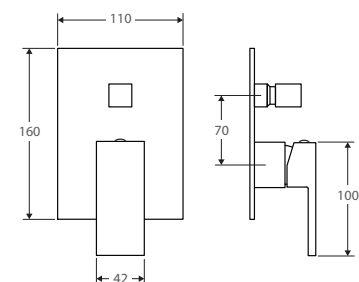

JET Wall Mixer Diverter

$230 • 217102

- Shower / bath diverter
- WELS rating not required
- 35mm cartridge