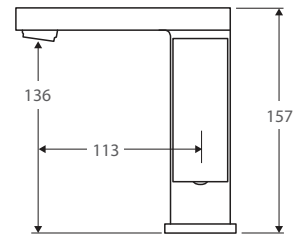

JET Short Basin Mixer

\$160 • 217114

- 1 piece design
- WELS 5 star rated (5L/m)
- 25mm cartridge

JET Gooseneck Basin Mixer

\$225 • 217104

- Fixed position design
- WELS 5 star rated (5L/m)
- 35mm cartridge