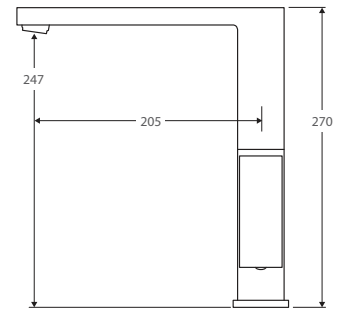

JET Orb Sink Mixer

$399 • 217116

- Gooseneck style with swivel function
- Registered design
- Designed for kitchen / laundry
- WELS 5 star rated (5L/m)
- 25mm cartridge

15 YEAR WARRANTY 15 Year Warranty: Ceramic Disc Cartridges

15 YEAR WARRANTY 15 Year Warranty: Labour on Cartridges

15 YEAR WARRANTY 15 Year Warranty: Replacement Parts or Product

JET Deluxe Sink Mixer

$275 • 217109

- Swivel function
- Designed for kitchen / laundry
- WELS 4 star rated (6.5L/m)
- 35mm cartridge

JET Floor Mounted Mixer

$599 • 217108

- Fixed, tall mixer
- Designed for bath
- WELS rating not required
- 35mm cartridge

15 YEAR WARRANTY 15 Year Warranty: Ceramic Disc Cartridges

5 YEAR WARRANTY 5 Year Warranty: Replacement Parts or Product

1 YEAR WARRANTY 1 Year Warranty: Labour

JET Floor Mounted Mixer & Shower Head

Chrome • $799 • 217113

Matte Black • $1399 • 217119

- Fixed, tall mixer
- Designed for bath
- Hand held shower
- Fitted with non-return valve
- WELS 3 star rated (9L/m)
- 35mm cartridge

15 YEAR WARRANTY 15 Year Warranty: Ceramic Disc Cartridges

5 YEAR WARRANTY 5 Year Warranty: Replacement Parts or Product

1 YEAR WARRANTY 1 Year Warranty: Labour