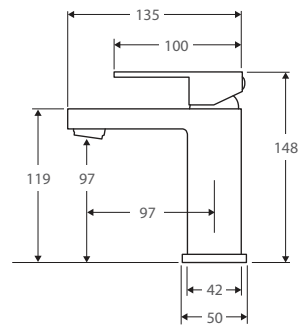

JET Short Basin Mixer

$160 • 217114

- 1 piece design
- WELS 5 star rated (5L/m)
- 25mm cartridge