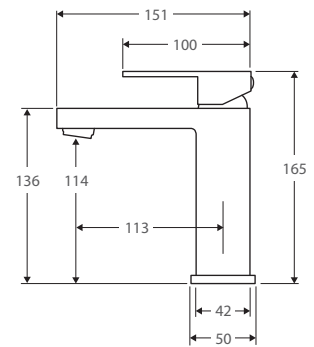

JET Basin Mixer

$190 • 217103

- 1 piece design
- WELS 5 star rated (5L/m)
- 35mm cartridge